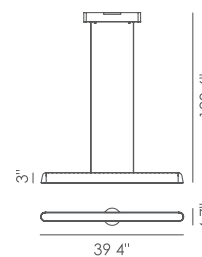

100~130V

1890

1123

Dimmable with ELV or TRIAC Dimmer (Not Included)

PageOne Furnishing & Lighting Co., Ltd.

Add.: 35 Fulton Way, Unit 1, Richmond Hill, ON L4B 2N4, CANADA

Tel.: +1 (905) 707-0004 Toll Free: +1-844-623-7278 Fax: +1 (905) 707-8444