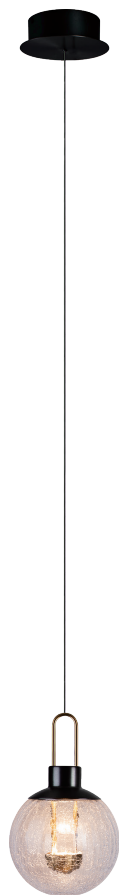

<b>PROJECT</b>			
<b>DATE</b>		<b>TYPE</b>	

PP121362-SDG/CG

## ESSENCE

<b>Materials:</b> Aluminum, Steel, Glass	<b>Color Temp.:</b> 3000K
<b>Lamp Shades:</b> CG - Crackle Glass	<b>CRI (Ra):</b> ≥90
<b>Finish:</b> SDG - Satin Dark Gray	<b>LED Rated Life:</b> ≈50,000 Hours
<b>Finish Details:</b> Antique Brass	<b>Dimming:</b> 100% - 10%

	<b>PP121362</b>
<b>Wattage:</b>	12W
<b>Voltage:</b>	100~130V
<b>Total Lumens:</b>	840
<b>Delivered Lumens:</b>	324

Dimmable with ELV or TRIAC Dimmer (Not Included)

PageOne Furnishing & Lighting Co., Ltd.