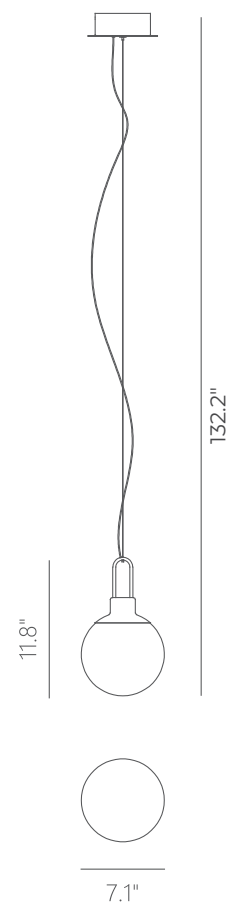

<b>PROJECT</b>			
<b>DATE</b>		<b>TYPE</b>	

PP121362-SDG/CG

## ESSENCE

<b>Materials:</b> Aluminum, Steel, Glass	<b>Color Temp.:</b> 3000K
<b>Lamp Shades:</b> CG - Crackle Glass	<b>CRI (Ra):</b> ≥90
<b>Finish:</b> SDG - Satin Dark Gray	<b>LED Rated Life:</b> ≈50,000 Hours
<b>Finish Details:</b> Antique Brass	<b>Dimming:</b> 100% - 10%

	<b>PP121362</b>
<b>Wattage:</b>	12W
<b>Voltage:</b>	100~130V
<b>Total Lumens:</b>	840
<b>Delivered Lumens:</b>	324

Dimmable with ELV or TRIAC Dimmer (Not Included)

PageOne Furnishing & Lighting Co., Ltd.