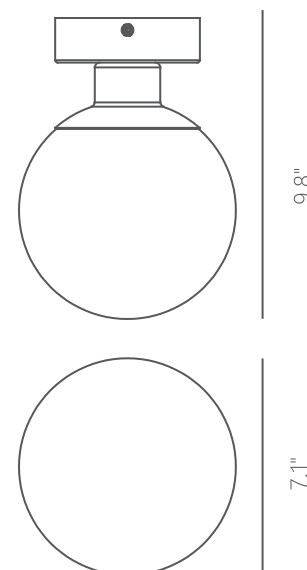

PROJECT			
DATE		TYPE	

PC111118-SDG/CG

ESSENCE

Materials: Aluminum, Steel, Glass	Color Temp.: 3000K
Lamp Shades: CG - Crackle Glass	CRI (Ra): ≥90
Finish: SDG - Satin Dark Gray	LED Rated Life: ≈50,000 Hours
Finish Details: Antique Brass	Dimming: 100% - 10%

	PC111118
Wattage:	12W
Voltage:	100~130V
Total Lumens:	840
Delivered Lumens:	324

Dimmable with ELV or TRIAC Dimmer (Not Included)