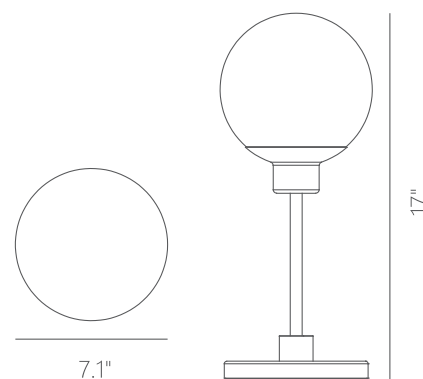

PROJECT			
DATE		TYPE	

PT140962-SDG/CG

Touch Dimmer

ESSENCE

Materials: Aluminum, Steel, Glass
Color Temp.: 3000K
Lamp Shades: CG - Crackle Glass
CRI (Ra): ≥90
Finish: SDG - Satin Dark Gray
LED Rated Life: ≈50,000 Hours
Finish Details: Antique Brass

PT140962
Wattage: 7W
Voltage: 100~240V
Total Lumens: 720
Delivered Lumens: 278