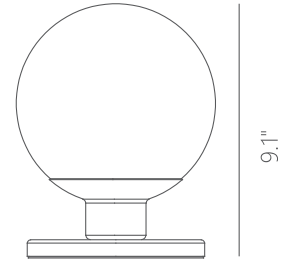

PROJECT			
DATE		TYPE	

PT140963-SDG/CG

ESSENCE

Materials: Aluminum, Steel, Glass
Color Temp.: 3000K
Lamp Shades: CG - Crackle Glass
CRI (Ra): ≥90
Finish: SDG - Satin Dark Gray
LED Rated Life: ≈50,000 Hours
Finish Details: Antique Brass