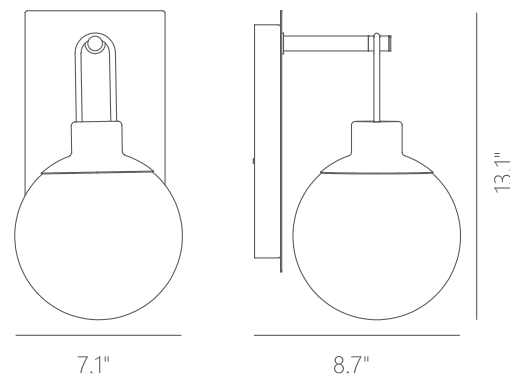

PROJECT			
DATE		TYPE	

PW131267-SDG/CG

ESSENCE

Materials: Aluminum, Steel, Glass	Color Temp.: 3000K
Lamp Shades: CG - Crackle Glass	CRI (Ra): ≥90
Finish: SDG - Satin Dark Gray	LED Rated Life: ≈50,000 Hours
Finish Details: Antique Brass	Dimming: 100% - 10%

	PW131267
Wattage:	12W
Voltage:	100~130V
Total Lumens:	840
Delivered Lumens:	324

Dimmable with ELV or TRIAC Dimmer (Not Included)