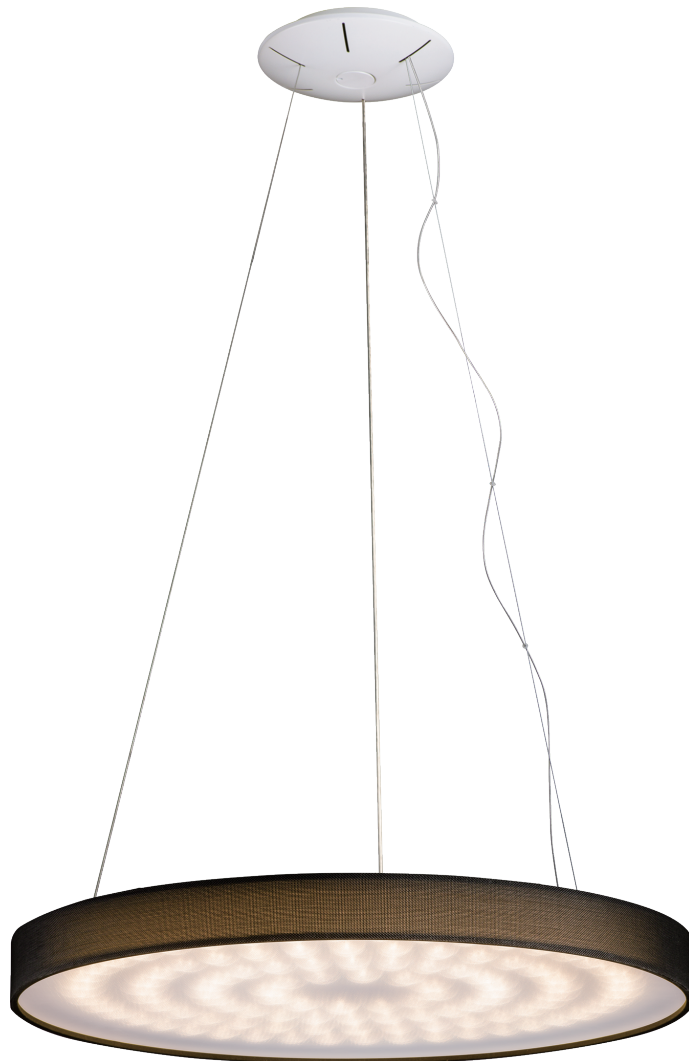

PROJECT			
DATE		TYPE	

PP020121-MH/FB

FABRIA

Materials:
Steel, Fabric

Lamp Shade:
FB - Fibre Black

Diffuser:
Polystyrene

Finish:
MH - Matte White

Color Temp.:
3000K

CRI (Ra):
≥90

LED Rated Life:
≈50,000 Hours

Dimming:
100% - 10%

	PP020121
Wattage:	42W
Voltage:	100~130V
Total Lumens:	3780
Delivered Lumens:	1739

Dimmable with ELV or TRIAC Dimmer (Not Included)

PageOne Furnishing & Lighting Co., Ltd.