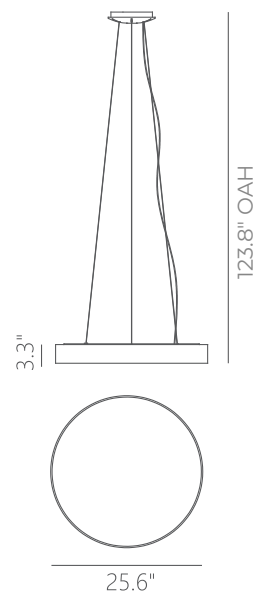

PROJECT			
DATE		TYPE	

PP020121-MH/FB

FABRIA

Materials:
Steel, Fabric

Lamp Shade:
FB - Fibre Black

Diffuser:
Polystyrene

Finish:
MH - Matte White

Color Temp.:
3000K

CRI (Ra):
≥90

LED Rated Life:
≈50,000 Hours

Dimming:
100% - 10%

	PP020121
Wattage:	42W
Voltage:	100~130V
Total Lumens:	3780
Delivered Lumens:	1739

Dimmable with ELV or TRIAC Dimmer (Not Included)

PageOne Furnishing & Lighting Co., Ltd.