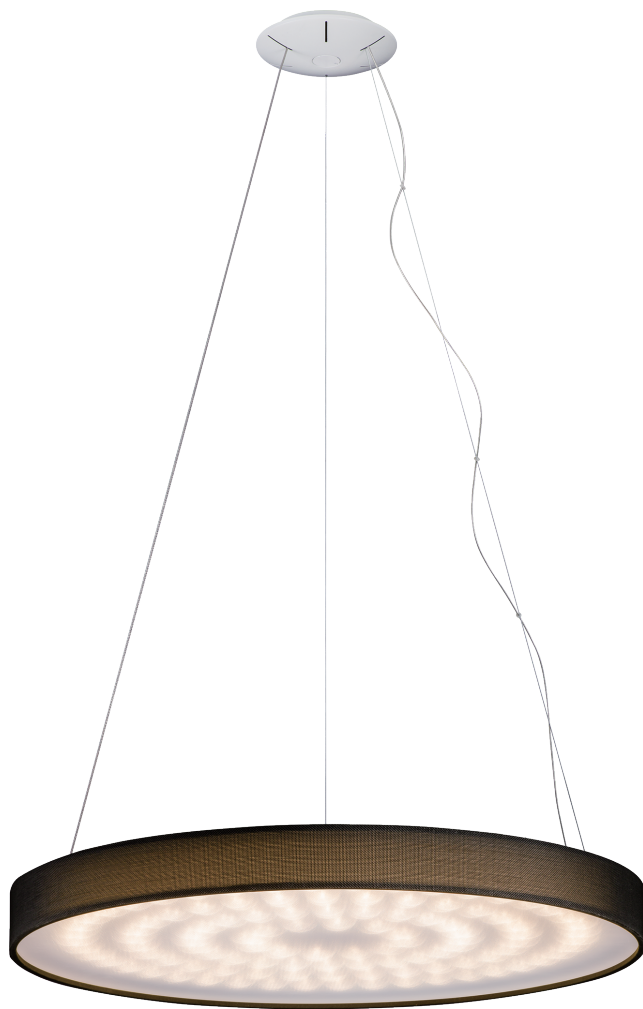

PROJECT			
DATE		TYPE	

PP020120-MH/FB