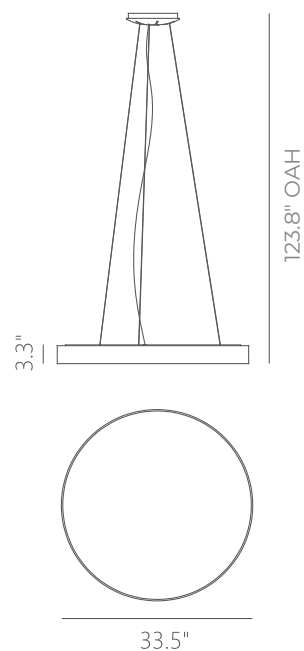

## FABRIA

**Materials:**  
Steel, Fabric

**Lamp Shade:**  
FB - Fibre Black

**Diffuser:**  
Polystyrene

**Finish:**  
MH - Matte White

**Color Temp.:**  
3000K

**CRI (Ra):**  
≥90

**LED Rated Life:**  
≈50,000 Hours