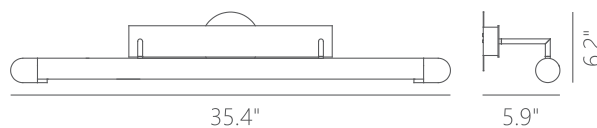

PROJECT			
DATE		TYPE	

PW131233-SDG

FLORENCE

Materials: Aluminum, Real Wood	Color Temp.: 3000K
Diffuser: Polystyrene	CRI (Ra): ≥90
Finish: SDG - Satin Dark Gray	LED Rated Life: ≈50,000 Hours
Wood Detail: WN - Walnut	Dimming: 100% - 10%

PW131233

Wattage:	12W
Voltage:	100~130V
Total Lumens:	1260
Delivered Lumens:	512

Dimmable with ELV or TRIAC Dimmer (Not Included)

PageOne Furnishing & Lighting Co., Ltd.

Add.: 35 Fulton Way, Unit 1, Richmond Hill, ON L4B 2N4, CANADA
 Tel.: +1 (905) 707-0004 Toll Free: +1-844-623-7278 Fax: +1 (905) 707-8444
 E-mail: sales@pageonelight.com Website: www.pageonelight.com