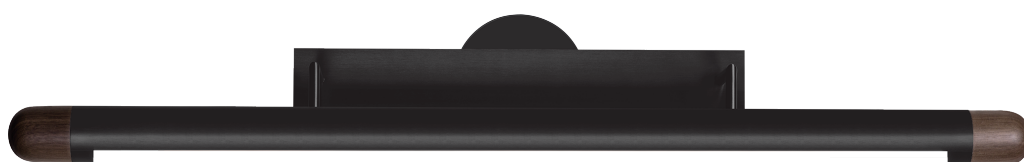

PROJECT			
DATE		TYPE	

PW131233-SDG

FLORENCE

Materials: Aluminum, Real Wood	Color Temp.: 3000K
Diffuser: Polystyrene	CRI (Ra): ≥90
Finish: SDG - Satin Dark Gray	LED Rated Life: ≈50,000 Hours
Wood Detail: WN - Walnut	Dimming: 100% - 10%

PW131233

Wattage:	12W
Voltage:	100~130V
Total Lumens:	1260
Delivered Lumens:	512

Dimmable with ELV or TRIAC Dimmer (Not Included)

PageOne Furnishing & Lighting Co., Ltd.

Add.: 35 Fulton Way, Unit 1, Richmond Hill, ON L4B 2N4, CANADA
 Tel.: +1 (905) 707-0004 Toll Free: +1-844-623-7278 Fax: +1 (905) 707-8444
 E-mail: sales@pageonelight.com Website: www.pageonelight.com