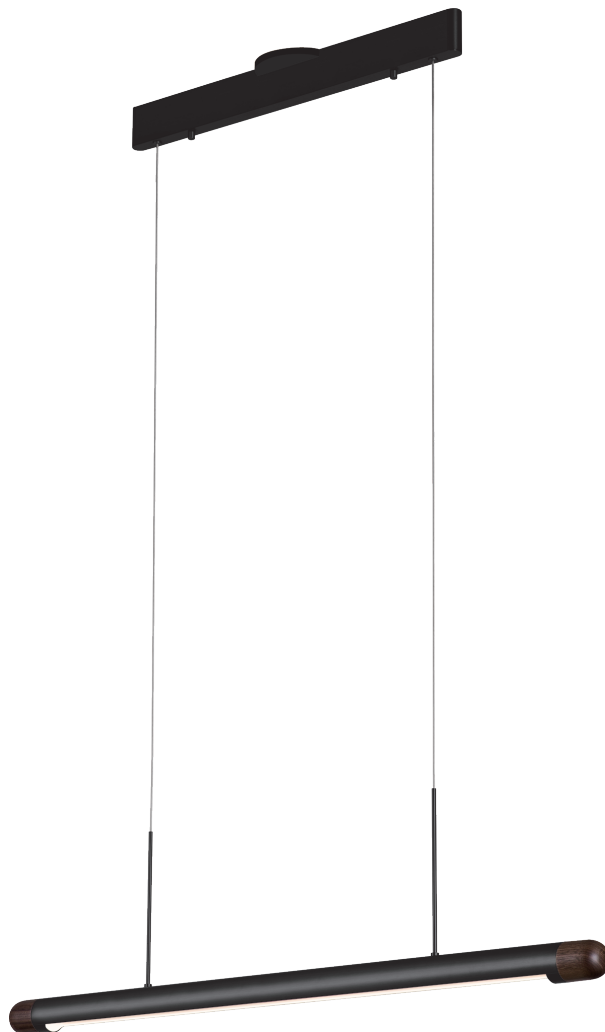

PROJECT			
DATE		TYPE	

PP121284-SDG

FLORENCE

Materials: Aluminum, Real Wood	Color Temp.: 3000K
Diffuser: Polystyrene	CRI (Ra): ≥90
Finish: SDG - Satin Dark Gray	LED Rated Life: ≈50,000 Hours
Wood Detail: WN - Walnut	Dimming: 100% - 10%

	PP121284
Wattage:	14W
Voltage:	100~130V
Total Lumens:	1050
Delivered Lumens:	426

Dimmable with ELV or TRIAC Dimmer (Not Included)

PageOne Furnishing & Lighting Co., Ltd.

Add.: 35 Fulton Way, Unit 1, Richmond Hill, ON L4B 2N4, CANADA