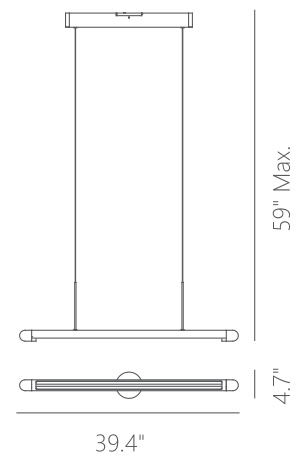

PROJECT			
DATE		TYPE	

PP121284-SDG

FLORENCE

Materials: Aluminum, Real Wood	Color Temp.: 3000K
Diffuser: Polystyrene	CRI (Ra): ≥90
Finish: SDG - Satin Dark Gray	LED Rated Life: ≈50,000 Hours
Wood Detail: WN - Walnut	Dimming: 100% - 10%

	PP121284
Wattage:	14W
Voltage:	100~130V
Total Lumens:	1050
Delivered Lumens:	426

Dimmable with ELV or TRIAC Dimmer (Not Included)

PageOne Furnishing & Lighting Co., Ltd.

Add.: 35 Fulton Way, Unit 1, Richmond Hill, ON L4B 2N4, CANADA