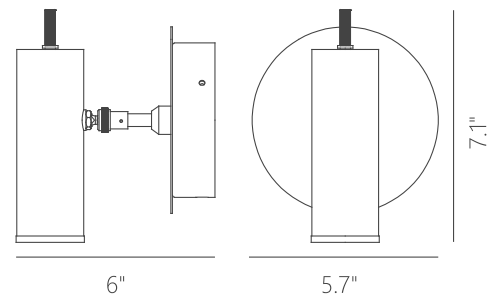

FOCUS

Material:
Aluminum

Optical Lens:
Acrylic

Finishes:
BC - Brushed Champagne
SDG - Satin Dark Gray
SN - Stain Nickel

Color Temp.:
3000K

CRI (Ra):
≥90

LED Rated Life:
≈50,000 Hours

Dimming:
100% - 10%

	PW131274
Wattage:	6W
Voltage:	100~130V
Total Lumens:	420
Delivered Lumens:	291

Dimmable with ELV or TRIAC Dimmer (Not Included)