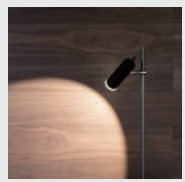

PROJECT			
DATE		TYPE	

PW131274-SDG

PW131274-SN

Zooming

PW131274-BC

FOCUS

Material:
Aluminum

Optical Lens:
Acrylic

Finishes:
BC - Brushed Champagne
SDG - Satin Dark Gray
SN - Stain Nickel

Color Temp.:
3000K

CRI (Ra):
≥90

LED Rated Life:
≈50,000 Hours

Dimming:
100% - 10%

	PW131274
Wattage:	6W
Voltage:	100~130V
Total Lumens:	420
Delivered Lumens:	291

Dimmable with ELV or TRIAC Dimmer (Not Included)