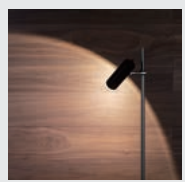

PROJECT			
DATE		TYPE	

PW131274-SDG

PW131274-SN

Zooming

PW131274-BC

FOCUS

Material:
Aluminum

Optical Lens:
Acrylic

Finishes:
BC - Brushed Champagne
SDG - Satin Dark Gray
SN - Stain Nickel

Color Temp.:
3000K

CRI (Ra):
≥90

LED Rated Life:
≈50,000 Hours

Dimming:
100% - 10%

	PW131274
Wattage:	6W
Voltage:	100~130V
Total Lumens:	420
Delivered Lumens:	291

Dimmable with ELV or TRIAC Dimmer (Not Included)