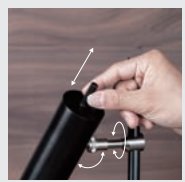

PROJECT			
DATE		TYPE	

Zooming

FOCUS

Material:
Aluminum

Optical Lens:
Acrylic

Finishes:
BC - Brushed Champagne
SDG - Satin Dark Gray
SN - Stain Nickel

Color Temp.:
3000K

CRI (Ra):
≥90

LED Rated Life:
≈50,000 Hours

Dimming:
100% - 10%

	PW131274
Wattage:	6W
Voltage:	100~130V
Total Lumens:	420
Delivered Lumens:	291

Dimmable with ELV or TRIAC Dimmer (Not Included)