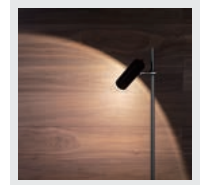

PROJECT			
DATE		TYPE	

PW131273-SDG

PW131273-SN

PW131273-BC

Zooming

30"

FOCUS

Material:
Aluminum

Optical Lens:
Acrylic

Finishes:
BC - Brushed Champagne
SDG - Satin Dark Gray
SN - Stain Nickel

Color Temp.:
3000K

CRI (Ra):
≥90

LED Rated Life:
≈50,000 Hours

Dimming:
100% - 10%

PW131273

Wattage:	18W
Voltage:	100~130V
Total Lumens:	1260
Delivered Lumens:	874