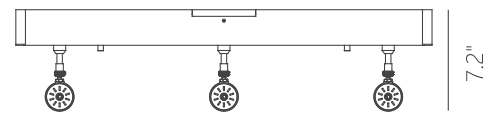

PROJECT			
DATE		TYPE	

PW131273-SDG

PW131273-SN

PW131273-BC

Zooming

30"

FOCUS

Material:
Aluminum

Optical Lens:
Acrylic

Finishes:
BC - Brushed Champagne
SDG - Satin Dark Gray
SN - Stain Nickel

Color Temp.:
3000K

CRI (Ra):
≥90

LED Rated Life:
≈50,000 Hours

Dimming:
100% - 10%

PW131273

Wattage:	18W
Voltage:	100~130V
Total Lumens:	1260
Delivered Lumens:	874