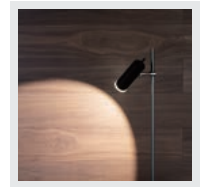

PROJECT			
DATE		TYPE	

PW131273-SDG

PW131273-SN

PW131273-BC

Zooming

30"

FOCUS

Material:
Aluminum

Optical Lens:
Acrylic

Finishes:
BC - Brushed Champagne
SDG - Satin Dark Gray
SN - Stain Nickel

Color Temp.:
3000K

CRI (Ra):
≥90

LED Rated Life:
≈50,000 Hours

Dimming:
100% - 10%

PW131273

Wattage:	18W
Voltage:	100~130V
Total Lumens:	1260
Delivered Lumens:	874