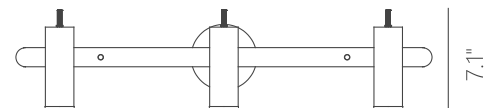

PROJECT			
DATE		TYPE	

PW131273-SDG

PW131273-SN

PW131273-BC

Zooming

30"

FOCUS

Material:
Aluminum

Optical Lens:
Acrylic

Finishes:
BC - Brushed Champagne
SDG - Satin Dark Gray
SN - Stain Nickel

Color Temp.:
3000K

CRI (Ra):
≥90

LED Rated Life:
≈50,000 Hours

Dimming:
100% - 10%

PW131273

Wattage:	18W
Voltage:	100~130V
Total Lumens:	1260
Delivered Lumens:	874