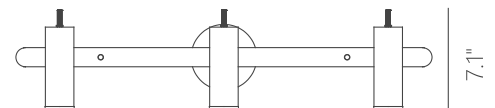

30"

7.1"

7.2"

FOCUS

Material:
Aluminum

Optical Lens:
Acrylic

Finishes:
BC - Brushed Champagne
SDG - Satin Dark Gray
SN - Stain Nickel

Color Temp.:
3000K

CRI (Ra):
≥90

LED Rated Life:
≈50,000 Hours

Dimming:
100% - 10%

PW131273

Wattage:	18W
Voltage:	100~130V
Total Lumens:	1260
Delivered Lumens:	874

Dimmable with ELV or TRIAC Dimmer (Not Included)

PageOne Furnishing & Lighting Co., Ltd.

Add.: 35 Fulton Way, Unit 1, Richmond Hill, ON L4B 2N4, CANADA

Tel.: +1 (905) 707-0004 Toll Free: +1-844-623-7278 Fax: +1 (905) 707-8444

E-mail: sales@pageonighting.com

Website: www.pageonighting.com