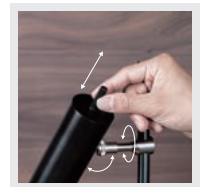

PROJECT			
DATE		TYPE	

Zooming

30"

7.1"

7.2"

FOCUS

Material:
Aluminum

Optical Lens:
Acrylic

Finishes:
BC - Brushed Champagne
SDG - Satin Dark Gray
SN - Stain Nickel

Color Temp.:
3000K

CRI (Ra):
≥90

LED Rated Life:
≈50,000 Hours

Dimming:
100% - 10%

PW131273

Wattage:	18W
Voltage:	100~130V
Total Lumens:	1260
Delivered Lumens:	874

Dimmable with ELV or TRIAC Dimmer (Not Included)

PageOne Furnishing & Lighting Co., Ltd.

Add.: 35 Fulton Way, Unit 1, Richmond Hill, ON L4B 2N4, CANADA

Tel.: +1 (905) 707-0004 Toll Free: +1-844-623-7278 Fax: +1 (905) 707-8444

E-mail: sales@pageonighting.com

Website: www.pageonighting.com