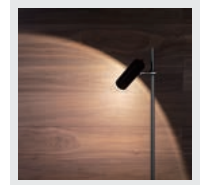

PROJECT			
DATE		TYPE	

Zooming

30"

7.1"

7.2"

FOCUS

Material:
Aluminum

Optical Lens:
Acrylic

Finishes:
BC - Brushed Champagne
SDG - Satin Dark Gray
SN - Stain Nickel

Color Temp.:
3000K

CRI (Ra):
≥90

LED Rated Life:
≈50,000 Hours

Dimming:
100% - 10%

PW131273

Wattage:	18W
Voltage:	100~130V
Total Lumens:	1260
Delivered Lumens:	874

Dimmable with ELV or TRIAC Dimmer (Not Included)

PageOne Furnishing & Lighting Co., Ltd.

Add.: 35 Fulton Way, Unit 1, Richmond Hill, ON L4B 2N4, CANADA

Tel.: +1 (905) 707-0004 Toll Free: +1-844-623-7278 Fax: +1 (905) 707-8444

E-mail: sales@pageonighting.com

Website: www.pageonighting.com