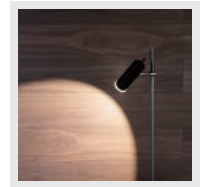

PROJECT			
DATE		TYPE	

Zooming

30"

7.1"

7.2"

FOCUS

Material:
Aluminum

Optical Lens:
Acrylic

Finishes:
BC - Brushed Champagne
SDG - Satin Dark Gray
SN - Stain Nickel

Color Temp.:
3000K

CRI (Ra):
≥90

LED Rated Life:
≈50,000 Hours

Dimming:
100% - 10%

PW131273

Wattage:	18W
Voltage:	100~130V
Total Lumens:	1260
Delivered Lumens:	874

Dimmable with ELV or TRIAC Dimmer (Not Included)

PageOne Furnishing & Lighting Co., Ltd.

Add.: 35 Fulton Way, Unit 1, Richmond Hill, ON L4B 2N4, CANADA

Tel.: +1 (905) 707-0004 Toll Free: +1-844-623-7278 Fax: +1 (905) 707-8444

E-mail: sales@pageonighting.com

Website: www.pageonighting.com