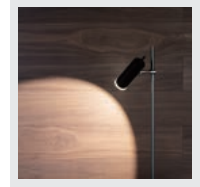

PROJECT			
DATE		TYPE	

PW131273-SDG

PW131273-SN

PW131273-BC

Zooming

30"

FOCUS

Material:
Aluminum

Optical Lens:
Acrylic

Finishes:
BC - Brushed Champagne
SDG - Satin Dark Gray
SN - Stain Nickel

Color Temp.:
3000K

CRI (Ra):
≥90

LED Rated Life:
≈50,000 Hours

Dimming:
100% - 10%

PW131273

Wattage:	18W
Voltage:	100~130V
Total Lumens:	1260
Delivered Lumens:	874