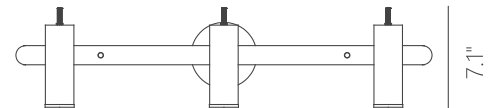

PROJECT			
DATE		TYPE	

PW131273-SDG

PW131273-SN

PW131273-BC

Zooming

30"

FOCUS

Material:
Aluminum

Optical Lens:
Acrylic

Finishes:
BC - Brushed Champagne
SDG - Satin Dark Gray
SN - Stain Nickel

Color Temp.:
3000K

CRI (Ra):
≥90

LED Rated Life:
≈50,000 Hours

Dimming:
100% - 10%

PW131273

Wattage:	18W
Voltage:	100~130V
Total Lumens:	1260
Delivered Lumens:	874