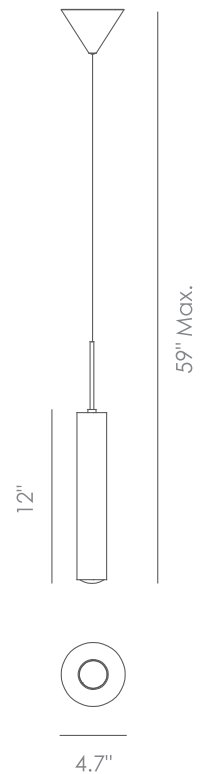

PROJECT			
DATE		TYPE	

Zooming

PP121372-BC

FOCUS

DE AILS

Materials:
Steel

Lamp Shade:
Glass

Finishes:
Plating+
Painting

Color Temp.: 3000K

CRI (Ra): ≥90

LED Rated Life: ≈50,000 Hours

Dimming: 100% - 10%

ITEM NO. PP121372-BC
Wattage: 6W
Voltage: 100-130V
Size: 4.7" Dia. x 59" OAH
Total Lumens: 720
Delivered Lumens: 504

Dimmable with ELV or TRIAC Dimmer (Not Included)