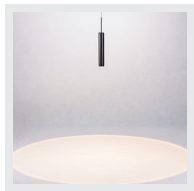

PROJECT			
DATE		TYPE	

Zooming

PP121372-BC

FOCUS

DE AILS

Materials:
Steel

Lamp Shade:
Glass

Finishes:
Plating+
Painting

Color Temp.: 3000K

CRI (Ra): ≥90

LED Rated Life: ≈50,000 Hours

Dimming: 100% - 10%

ITEM NO. PP121372-BC
Wattage: 6W
Voltage: 100-130V
Size: 4.7" Dia. x 59" OAH
Total Lumens: 720
Delivered Lumens: 504

Dimmable with ELV or TRIAC Dimmer (Not Included)