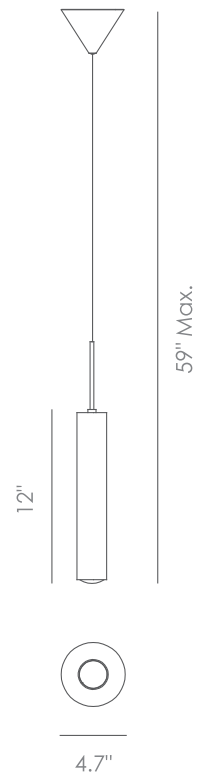

PROJECT			
DATE		TYPE	

Zooming

PP121372-SN

FOCUS

DE AILS

Materials:
Steel

Lamp Shade:
Glass

Finishes:
Plating+
Painting

Color Temp.: 3000K

CRI (Ra): ≥90

LED Rated Life: ≈50,000 Hours

Dimming: 100% - 10%

Dimmable with ELV or TRIAC Dimmer (Not Included)

ITEM NO. PP121372-SN
Wattage: 6W
Voltage: 100-130V
Size: 4.7" Dia. x 59" OAH
Total Lumens: 720
Delivered Lumens: 504