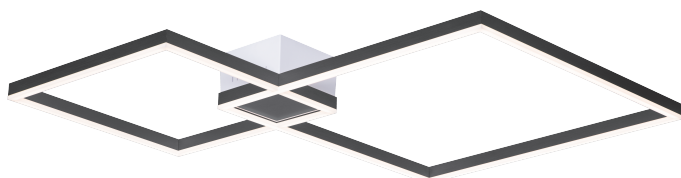

PROJECT			
DATE		TYPE	

PC010105-BC

PC010105-SDG

FRACTAL

Material:
Aluminum

Diffuser:
Acrylic

Finishes:
BC - Brushed Champagne
SDG - Satin Dark Gray

Color Temp.:
3000K