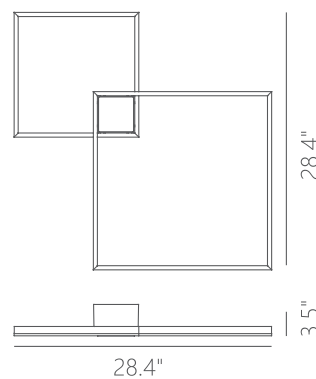

PROJECT			
DATE		TYPE	

PC010105-BC

PC010105-SDG

FRACTAL

Material:
Aluminum

Diffuser:
Acrylic

Finishes:
BC - Brushed Champagne
SDG - Satin Dark Gray

Color Temp.:
3000K