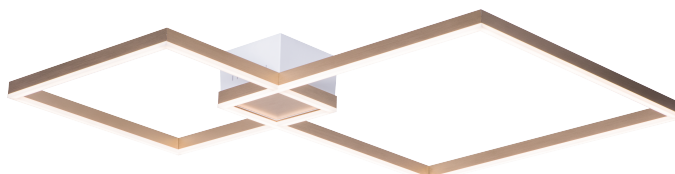

PROJECT			
DATE		TYPE	

PC010105-BC

PC010105-SDG

FRACTAL

Material:
Aluminum

Diffuser:
Acrylic

Finishes:
BC - Brushed Champagne
SDG - Satin Dark Gray

Color Temp.:
3000K