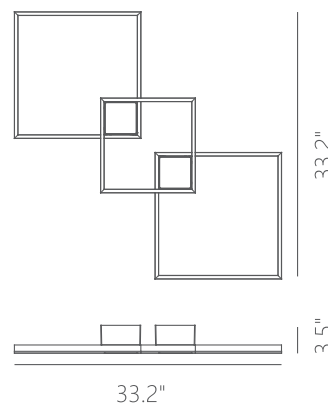

PROJECT			
DATE		TYPE	

PC010106-BC

PC010106-SDG

FRACTAL

Material:
Aluminum

Diffuser:
Acrylic

Finishes:
BC - Brushed Champagne
SDG - Satin Dark Gray

Color Temp.:
3000K