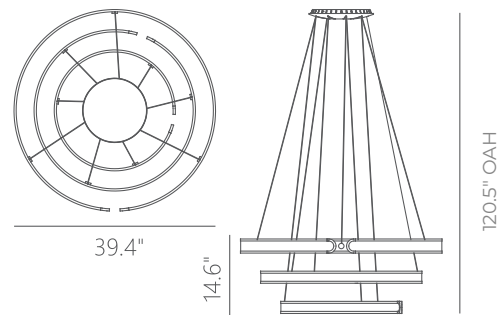

PROJECT			
DATE		TYPE	

PP020109-BC

GIANNI

Materials:

Steel, Aluminum

Illuminating Shade:

Acrylic

Finish: