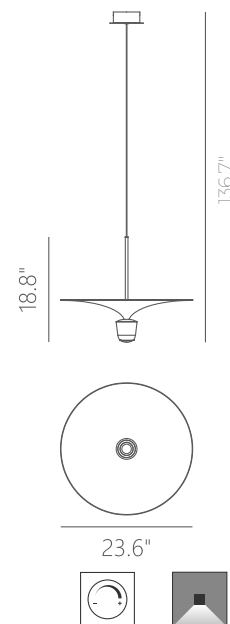

## GRAVITY

**Material:**  
Aluminum

**Color Temp.:**  
3000K

**Optical Lens:**  
Glass

**CRI (Ra):**  
≥90

**Finish:**  
PW - Pure White

**LED Rated Life:**  
≈50,000 Hours

**Finish Details:**  
Brushed Nickel  
Matte Black

### PP121418

**Wattage:** 16W  
**Voltage:** 100~130V  
**Total Lumens:** 1260  
**Delivered Lumens:** 1029

Dimmable with ELV or TRIAC Dimmer (Not Included)

PageOne Furnishing & Lighting Co., Ltd.

Add.: 35 Fulton Way, Unit 1, Richmond Hill, ON L4B 2N4, CANADA