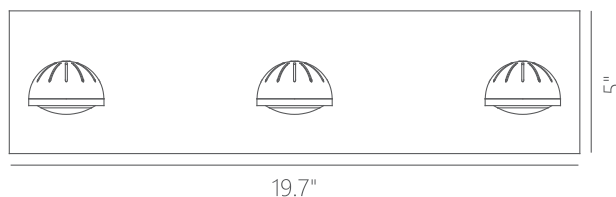

## HOROSCOPE

<b>Material:</b> Aluminum	<b>Color Temp.:</b> 3000K
<b>Optical Lens:</b> Acrylic	<b>CRI (Ra):</b> ≥90
<b>Finish:</b> SDG - Satin Dark Gray	<b>LED Rated Life:</b> ≈50,000 Hours
	<b>Dimming:</b> 100% - 10%