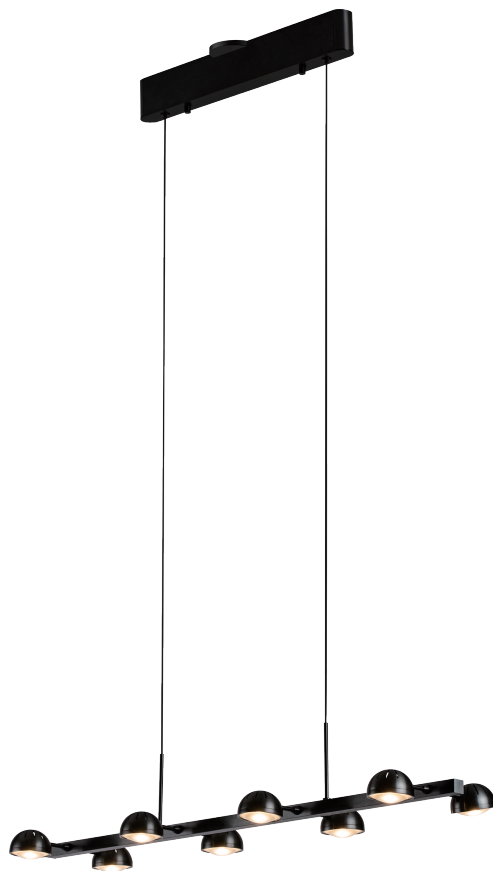

| | | | |
|----------------|--|-------------|--|
| PROJECT | | | |
| DATE | | TYPE | |

PP121460-SDG

HOROSCOPE

| | |
|---|---|
| Material: Aluminum | Color Temp.: 3000K |
| Optical Lens: Acrylic | CRI (Ra): ≥90 |
| Finish: SDG - Satin Dark Gray | LED Rated Life: ≈50,000 Hours |
| | Dimming: 100% - 10% |

| | |
|--------------------------|-----------------|
| | PP121460 |
| Wattage: | 43W |
| Voltage: | 100~130V |
| Total Lumens: | 3360 |
| Delivered Lumens: | 2435 |

Dimmable with ELV or TRIAC Dimmer (Not Included)