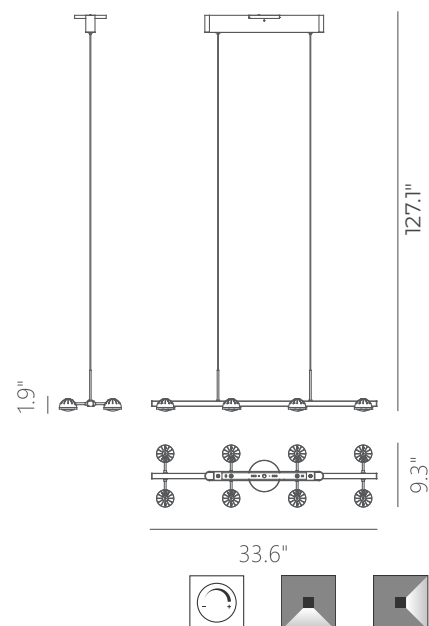

| | | | |
|----------------|--|-------------|--|
| PROJECT | | | |
| DATE | | TYPE | |

PP121460-SDG

HOROSCOPE

| | |
|---|---|
| Material: Aluminum | Color Temp.: 3000K |
| Optical Lens: Acrylic | CRI (Ra): ≥90 |
| Finish: SDG - Satin Dark Gray | LED Rated Life: ≈50,000 Hours |
| | Dimming: 100% - 10% |

| | |
|--------------------------|-----------------|
| | PP121460 |
| Wattage: | 43W |
| Voltage: | 100~130V |
| Total Lumens: | 3360 |
| Delivered Lumens: | 2435 |

Dimmable with ELV or TRIAC Dimmer (Not Included)