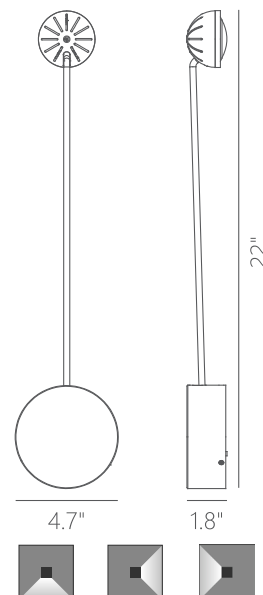

PROJECT			
DATE		TYPE	

PW131311-SDG

HOROSCOPE

Material: Aluminum	Color Temp.: 3000K
Optical Lens: Acrylic	CRI (Ra): ≥90
Finish: SDG - Satin Dark Gray	LED Rated Life: ≈50,000 Hours
	Dimming: 100% - 10%

	PW131311
Wattage:	6W
Voltage:	100~130V
Total Lumens:	420
Delivered Lumens:	304

Dimmable with ELV or TRIAC Dimmer (Not Included)