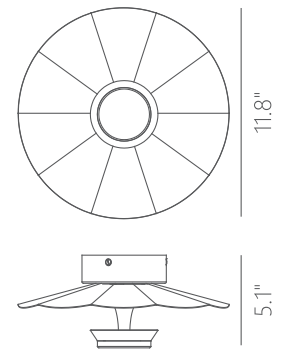

PROJECT			
DATE		TYPE	

PW131271-AB

IMPRESSION

Material: Steel	Color Temp.: 3000K
Finish: AB - Antique Brass	CRI (Ra): ≥90
	LED Rated Life: ≈50,000 Hours
	Dimming: 100% - 10%

	PW131271
Wattage:	8W
Voltage:	100~130V
Total Lumens:	960
Delivered Lumens:	672