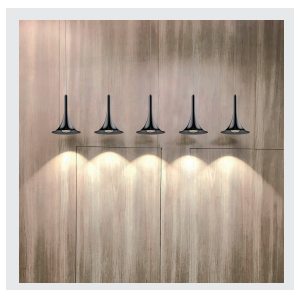

PROJECT			
DATE		TYPE	

PP020127-SDG

JAZZ

Material: Aluminum	Color Temp.: 3000K
Optical Lens: Glass	CRI (Ra): ≥90
Finishes: SDG - Satin Dark Gray	LED Rated Life: ≈50,000 Hours
	Dimming: 100% - 10%

	PP020127
Wattage:	25W
Voltage:	100~130V
Total Lumens:	2100
Delivered Lumens:	1596

Dimmable with ELV or TRIAC Dimmer (Not Included)