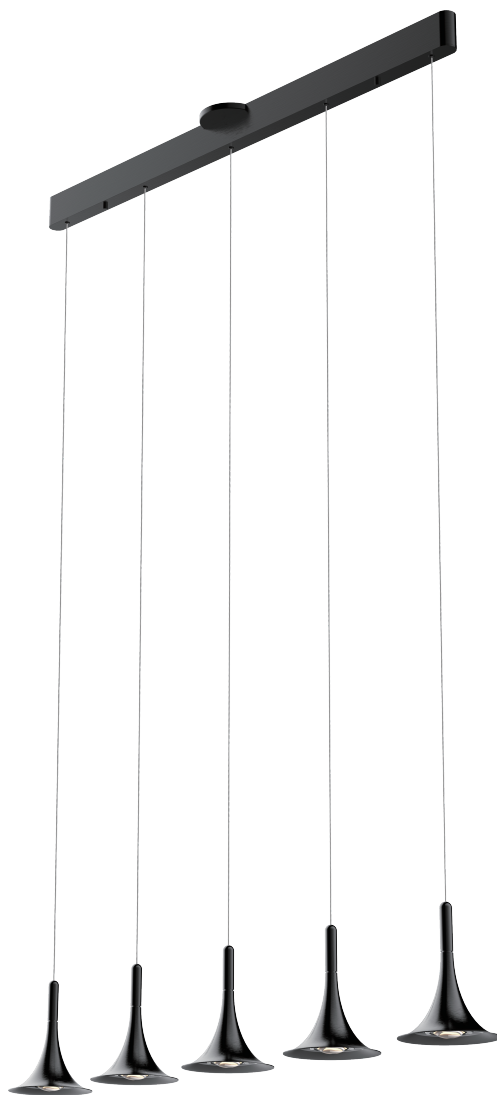

PROJECT			
DATE		TYPE	

PP020127-SDG

JAZZ

Material: Aluminum	Color Temp.: 3000K
Optical Lens: Glass	CRI (Ra): ≥90
Finishes: SDG - Satin Dark Gray	LED Rated Life: ≈50,000 Hours
	Dimming: 100% - 10%

	PP020127
Wattage:	25W
Voltage:	100~130V
Total Lumens:	2100
Delivered Lumens:	1596

Dimmable with ELV or TRIAC Dimmer (Not Included)