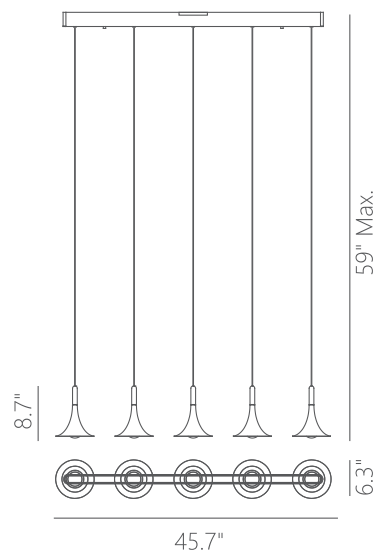

PROJECT			
DATE		TYPE	

PP020127-SDG

JAZZ

Material: Aluminum	Color Temp.: 3000K
Optical Lens: Glass	CRI (Ra): ≥90
Finishes: SDG - Satin Dark Gray	LED Rated Life: ≈50,000 Hours
	Dimming: 100% - 10%

	PP020127
Wattage:	25W
Voltage:	100~130V
Total Lumens:	2100
Delivered Lumens:	1596