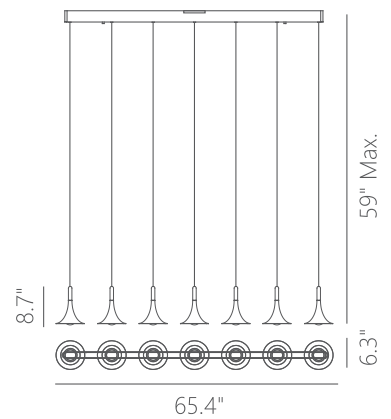

## JAZZ

**Material:** Aluminum  
**Color Temp.:** 3000K  
**Optical Lens:** Glass  
**CRI (Ra):** ≥90  
**Finishes:** SDG - Satin Dark Gray  
**LED Rated Life:** ≈50,000 Hours  
**Dimming:** 100% - 10%

**Wattage:** 35W  
**Voltage:** 100~130V  
**Total Lumens:** 2870  
**Delivered Lumens:** 2181

**PP020239**

Dimmable with ELV or TRIAC Dimmer (Not Included)