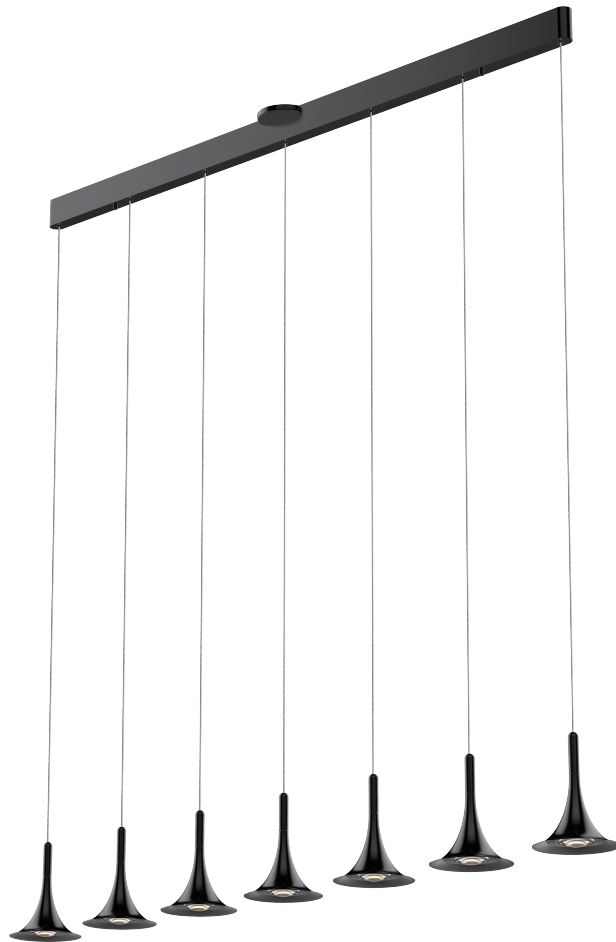

|                |  |             |  |
|----------------|--|-------------|--|
| <b>PROJECT</b> |  |             |  |
| <b>DATE</b>    |  | <b>TYPE</b> |  |

PP020239-SDG

## JAZZ

**Material:** Aluminum  
**Color Temp.:** 3000K  
**Optical Lens:** Glass  
**CRI (Ra):** ≥90  
**Finishes:** SDG - Satin Dark Gray  
**LED Rated Life:** ≈50,000 Hours  
**Dimming:** 100% - 10%

**Wattage:** 35W  
**Voltage:** 100~130V  
**Total Lumens:** 2870  
**Delivered Lumens:** 2181

**PP020239**

Dimmable with ELV or TRIAC Dimmer (Not Included)