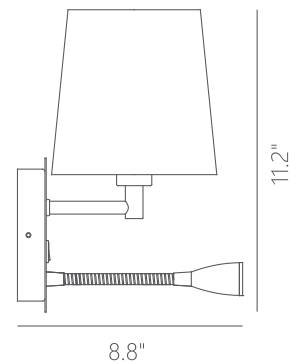

<b>PROJECT</b>			
<b>DATE</b>		<b>TYPE</b>	

PW131088-BC/BK

Adjustable Lamp Head

Non-Dimmable

USB Port