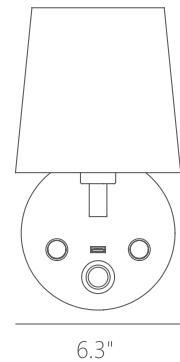

<b>PROJECT</b>			
<b>DATE</b>		<b>TYPE</b>	

PW131088-BC/BK

Adjustable Lamp Head

Non-Dimmable

USB Port

## JOSEPHINE

**Materials:**

Steel, Aluminum, Fabric

**Lamp Shade:**

BK - Black

**Finish:**

BC - Brushed Champagne

**Color Temp.:**