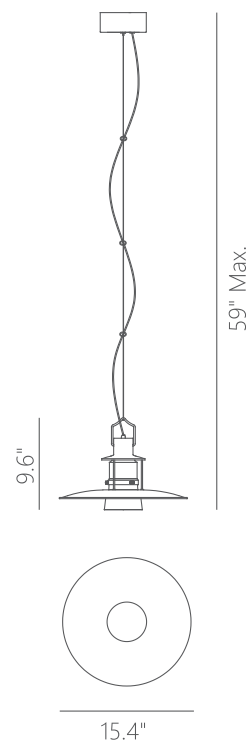

PROJECT			
DATE		TYPE	

PP121191-DT

KLAUS

Material:
Aluminum

Lamp Shade:
Glass

Finish:
DT - Deep Taupe

Color Temp.:
3000K

CRI (Ra):
≥90

LED Rated Life:
≈50,000 Hours

Dimming:
100% - 10%

PP121191

Wattage: 10W
Voltage: 100~130V
Total Lumens: 1260
Delivered Lumens: 826

Dimmable with ELV or TRIAC Dimmer (Not Included)

PageOne Furnishing & Lighting Co., Ltd.