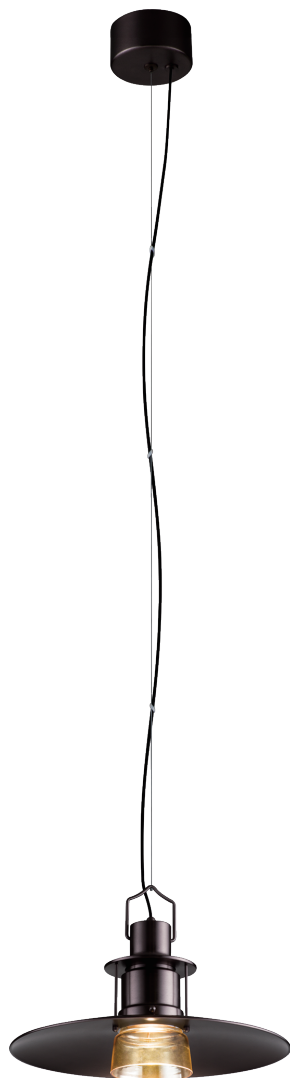

PROJECT			
DATE		TYPE	

PP121191-DT

KLAUS

Material:
Aluminum

Lamp Shade:
Glass

Finish:
DT - Deep Taupe

Color Temp.:
3000K

CRI (Ra):
≥90

LED Rated Life:
≈50,000 Hours

Dimming:
100% - 10%

PP121191

Wattage: 10W
Voltage: 100~130V
Total Lumens: 1260
Delivered Lumens: 826

Dimmable with ELV or TRIAC Dimmer (Not Included)

PageOne Furnishing & Lighting Co., Ltd.