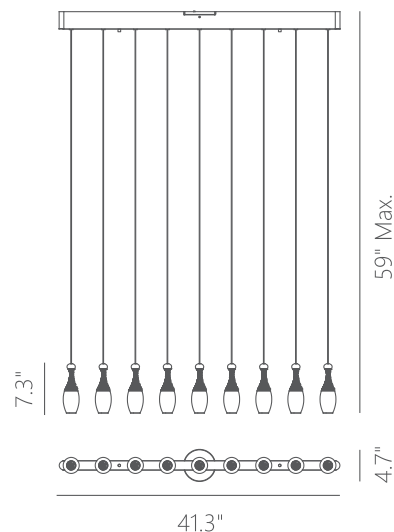

## LA BOTELLA

**Materials:**

Aluminum, Glass, Acrylic

**Lamp Shade:**

White Opal

**Finishes:**

AL - Brushed Aluminum  
DT - Deep Taupe

**Color Temp.:**

<b>Wattage:</b>	45W (9-light)
<b>Voltage:</b>	100~130V
<b>Total Lumens:</b>	3780
<b>Delivered Lumens:</b>	1641

Dimmable with ELV or TRIAC Dimmer (Not Included)

PageOne Furnishing & Lighting Co., Ltd.

Add.: 35 Fulton Way, Unit 1, Richmond Hill, ON L4B 2N4, CANADA