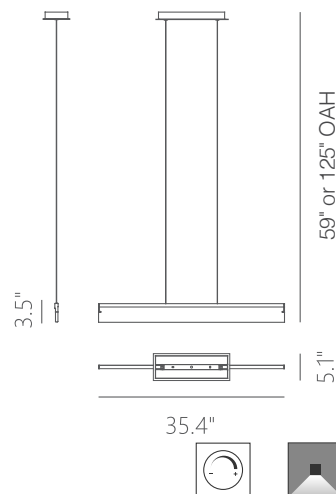

LANGE

Material: Aluminum

Illuminating Shade:
Acrylic

Finishes:

AB - Antique Brass
AL - Brushed Aluminum
BK - Brushed Black
MH - Matte White

Color Temp.:
3000K

CRI (Ra):
≥90

LED Rated Life:
≈50,000 Hours

Dimming:
100% - 10%

	PP020024
Wattage:	17W
Voltage:	100~130V
Total Lumens:	1470
Delivered Lumens:	684

BK finish is the only one in 59" OAH
Dimmable with ELV or TRIAC Dimmer (Not Included)

PageOne Furnishing & Lighting Co., Ltd.

Add.: 35 Fulton Way, Unit 1, Richmond Hill, ON L4B 2N4, CANADA

Tel.: +1 (905) 707-0004 Toll Free: +1-844-623-7278 Fax: +1 (905) 707-8444

E-mail: sales@pageonlighting.com

Website: www.pageonlighting.com

Pageonlighting

Pageone Furnishing & Lighting