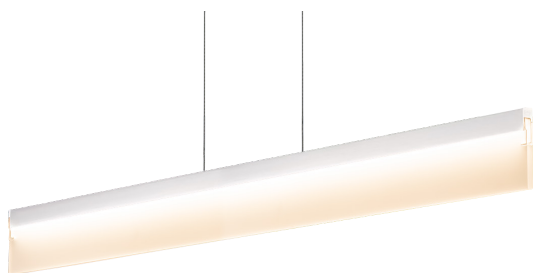

PROJECT			
DATE		TYPE	

PP020024-AB

PP020024-AL

PP020024-MH

PP020024-BBK

LANGE

Material: Aluminum

Illuminating Shade:
Acrylic

Finishes:

AB - Antique Brass
AL - Brushed Aluminum
BK - Brushed Black
MH - Matte White

Color Temp.:
3000K

CRI (Ra):
≥90

LED Rated Life:
≈50,000 Hours

Dimming:
100% - 10%

	PP020024
Wattage:	17W
Voltage:	100~130V
Total Lumens:	1470
Delivered Lumens:	684

BK finish is the only one in 59" OAH
Dimmable with ELV or TRIAC Dimmer (Not Included)

PageOne Furnishing & Lighting Co., Ltd.

Add.: 35 Fulton Way, Unit 1, Richmond Hill, ON L4B 2N4, CANADA

Tel.: +1 (905) 707-0004 Toll Free: +1-844-623-7278 Fax: +1 (905) 707-8444