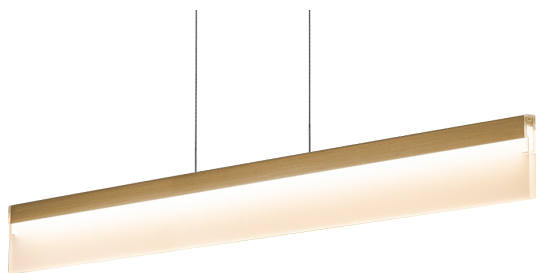

PROJECT			
DATE		TYPE	

PP020024-AB

PP020024-AL

PP020024-MH

PP020024-BBK

LANGE

Material: Aluminum

Illuminating Shade:
Acrylic

Finishes:

AB - Antique Brass
AL - Brushed Aluminum
BK - Brushed Black
MH - Matte White

Color Temp.:
3000K

CRI (Ra):
≥90

LED Rated Life:
≈50,000 Hours

Dimming:
100% - 10%

	PP020024
Wattage:	17W
Voltage:	100~130V
Total Lumens:	1470
Delivered Lumens:	684

BK finish is the only one in 59" OAH
Dimmable with ELV or TRIAC Dimmer (Not Included)

PageOne Furnishing & Lighting Co., Ltd.

Add.: 35 Fulton Way, Unit 1, Richmond Hill, ON L4B 2N4, CANADA

Tel.: +1 (905) 707-0004 Toll Free: +1-844-623-7278 Fax: +1 (905) 707-8444