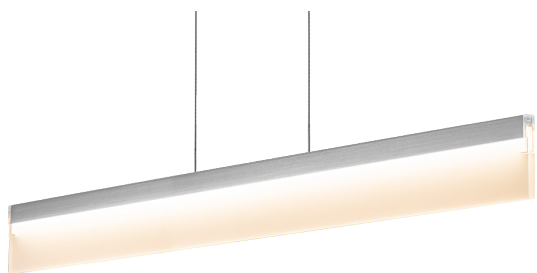

PROJECT			
DATE		TYPE	

PP020024-AB

PP020024-AL

PP020024-MH

PP020024-BBK

LANGE

Material: Aluminum

Illuminating Shade:
Acrylic

Finishes:

AB - Antique Brass
AL - Brushed Aluminum
BK - Brushed Black
MH - Matte White

Color Temp.:
3000K

CRI (Ra):
≥90

LED Rated Life:
≈50,000 Hours

Dimming:
100% - 10%

	PP020024
Wattage:	17W
Voltage:	100~130V
Total Lumens:	1470
Delivered Lumens:	684

BK finish is the only one in 59" OAH
Dimmable with ELV or TRIAC Dimmer (Not Included)

PageOne Furnishing & Lighting Co., Ltd.

Add.: 35 Fulton Way, Unit 1, Richmond Hill, ON L4B 2N4, CANADA

Tel.: +1 (905) 707-0004 Toll Free: +1-844-623-7278 Fax: +1 (905) 707-8444