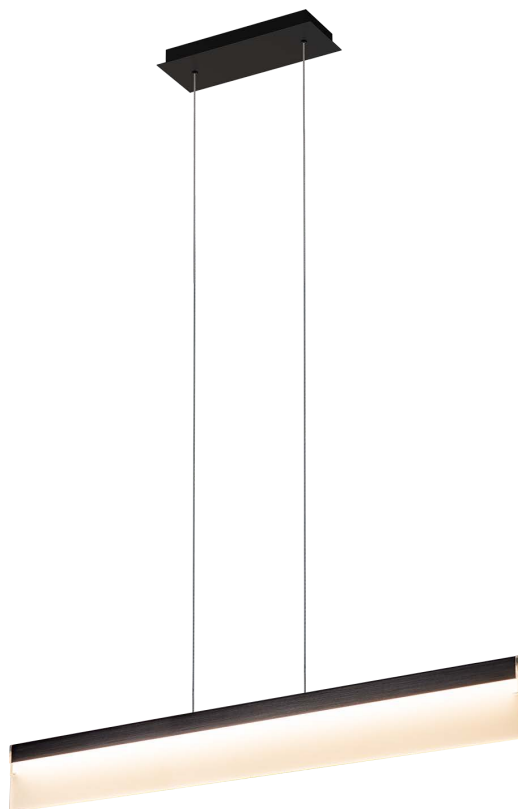

PROJECT			
DATE		TYPE	

PP020024-AB

PP020024-AL

PP020024-MH

PP020024-BBK

LANGE

Material: Aluminum

Illuminating Shade:
Acrylic

Finishes:

AB - Antique Brass
AL - Brushed Aluminum
BK - Brushed Black
MH - Matte White

Color Temp.:
3000K

CRI (Ra):
≥90

LED Rated Life:
≈50,000 Hours

Dimming:
100% - 10%

	PP020024
Wattage:	17W
Voltage:	100~130V
Total Lumens:	1470
Delivered Lumens:	684

BK finish is the only one in 59" OAH
Dimmable with ELV or TRIAC Dimmer (Not Included)

PageOne Furnishing & Lighting Co., Ltd.

Add.: 35 Fulton Way, Unit 1, Richmond Hill, ON L4B 2N4, CANADA

Tel.: +1 (905) 707-0004 Toll Free: +1-844-623-7278 Fax: +1 (905) 707-8444