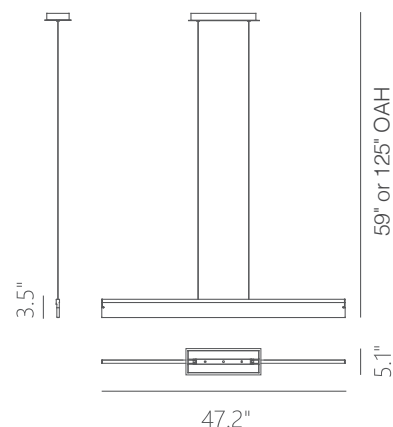

PP020025-BBK

LANGE

Material: Aluminum

Illuminating Shade: Acrylic

Finishes:

- AB - Antique Brass
- AL - Brushed Aluminum
- BK - Brushed Black
- MH - Matte White

Color Temp.: 3000K

CRI (Ra): ≥90

LED Rated Life: ≈50,000 Hours

Dimming: 100% - 10%

PP020025	
Wattage:	20W
Voltage:	100~130V
Total Lumens:	1800
Delivered Lumens:	837

BK finish is the only one in 59" OAH
Dimmable with ELV or TRIAC Dimmer (Not Included)

PageOne Furnishing & Lighting Co., Ltd.

Add.: 35 Fulton Way, Unit 1, Richmond Hill, ON L4B 2N4, CANADA

Tel.: +1 (905) 707-0004 Toll Free: +1-844-623-7278 Fax: +1 (905) 707-8444

E-mail: sales@pageonlighting.com

Website: www.pageonlighting.com