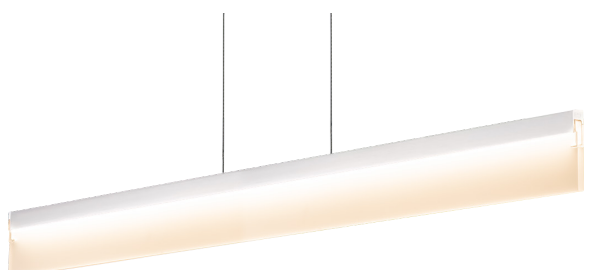

PP020025-MH