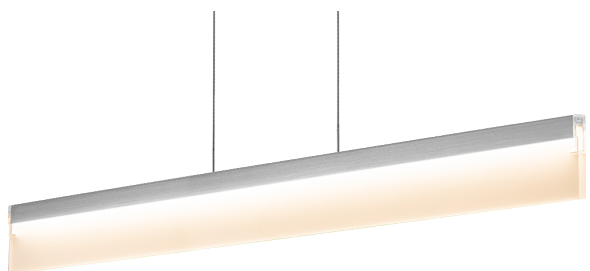

PP020025-AL