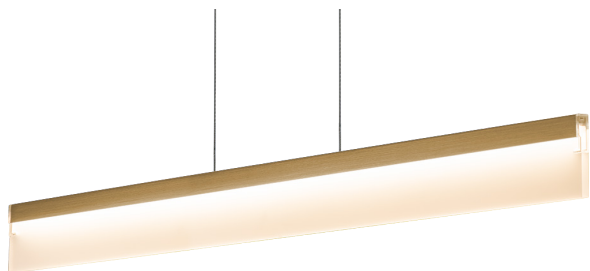

PROJECT			
DATE		TYPE	

PP020025-AB