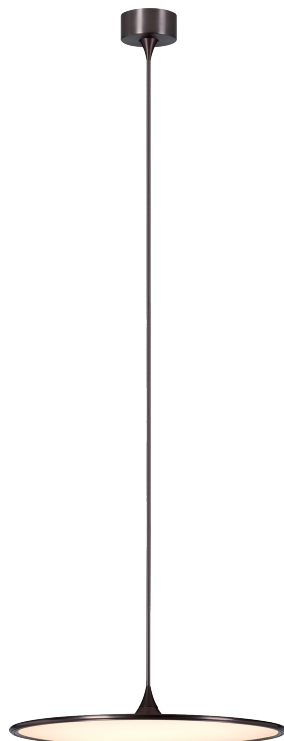

PROJECT			
DATE		TYPE	

PP120301-SDG

PP120301-DT

Add-ons to Change Height of The Light

## LEJA

**Material:**  
Aluminum

**Diffuser:**  
Polystyrene

**Finishes:**  
DT - Deep Taupe  
SDG - Satin Dark Gray

**Color Temp.:**  
3000K

**CRI (Ra):**  
≥90

**LED Rated Life:**  
≈50,000 Hours

**Dimming:**  
100% - 10%

### PP120301

<b>Wattage:</b>	23W
<b>Voltage:</b>	100~130V
<b>Total Lumens:</b>	1890
<b>Delivered Lumens:</b>	818

Dimmable with ELV or TRIAC Dimmer (Not Included)

PageOne Furnishing & Lighting Co., Ltd.

Add.: 35 Fulton Way, Unit 1, Richmond Hill, ON L4B 2N4, CANADA