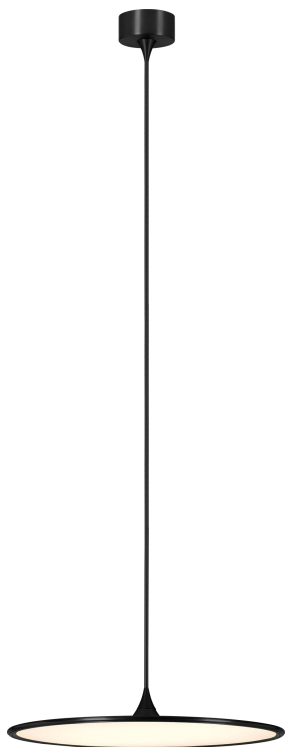

PROJECT			
DATE		TYPE	

PP120301-SDG

PP120301-DT

Add-ons to Change Height of The Light

## LEJA

**Material:**  
Aluminum

**Diffuser:**  
Polystyrene

**Finishes:**  
DT - Deep Taupe  
SDG - Satin Dark Gray

**Color Temp.:**  
3000K

**CRI (Ra):**  
≥90

**LED Rated Life:**  
≈50,000 Hours

**Dimming:**  
100% - 10%

### PP120301

<b>Wattage:</b>	23W
<b>Voltage:</b>	100~130V
<b>Total Lumens:</b>	1890
<b>Delivered Lumens:</b>	818

Dimmable with ELV or TRIAC Dimmer (Not Included)

PageOne Furnishing & Lighting Co., Ltd.

Add.: 35 Fulton Way, Unit 1, Richmond Hill, ON L4B 2N4, CANADA