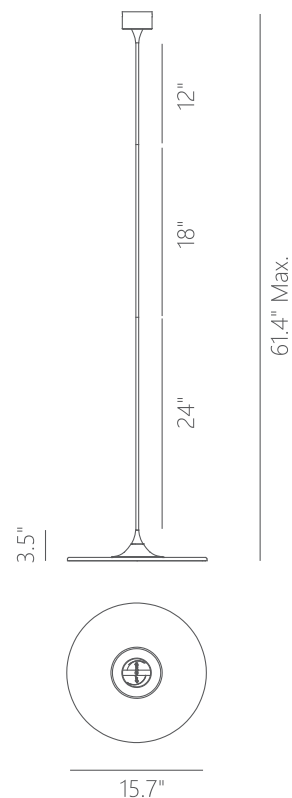

PROJECT			
DATE		TYPE	

PP120301-SDG

PP120301-DT

Add-ons to Change Height of The Light

## LEJA

**Material:**  
Aluminum

**Diffuser:**  
Polystyrene

**Finishes:**  
DT - Deep Taupe  
SDG - Satin Dark Gray

**Color Temp.:**  
3000K

**CRI (Ra):**  
≥90

**LED Rated Life:**  
≈50,000 Hours

**Dimming:**  
100% - 10%

### PP120301

<b>Wattage:</b>	23W
<b>Voltage:</b>	100~130V
<b>Total Lumens:</b>	1890
<b>Delivered Lumens:</b>	818

Dimmable with ELV or TRIAC Dimmer (Not Included)

PageOne Furnishing & Lighting Co., Ltd.

Add.: 35 Fulton Way, Unit 1, Richmond Hill, ON L4B 2N4, CANADA