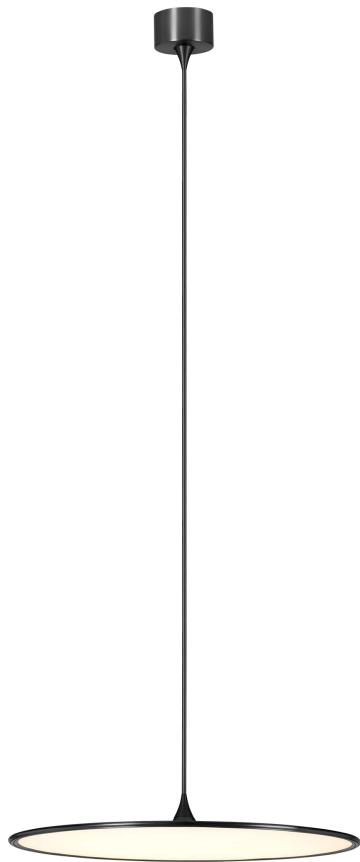

PROJECT			
DATE		TYPE	

PP120302-SDG

PP120302-DT

Add-ons to Change Height of The Light

## LEJA

**Material:**  
Aluminum

**Diffuser:**  
Polystyrene

**Finishes:**  
DT - Deep Taupe  
SDG - Satin Dark Gray

**Color Temp.:**  
3000K

**CRI (Ra):**  
≥90

**LED Rated Life:**  
≈50,000 Hours

**Dimming:**  
100% - 10%

### PP120303

**Wattage:** 48W  
**Voltage:** 100~130V  
**Total Lumens:** 4320  
**Delivered Lumens:** 1871

Dimmable with ELV or TRIAC Dimmer (Not Included)

PageOne Furnishing & Lighting Co., Ltd.

Add.: 35 Fulton Way, Unit 1, Richmond Hill, ON L4B 2N4, CANADA