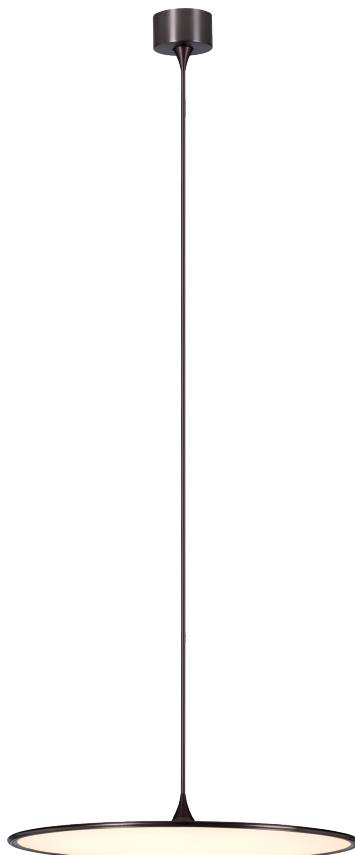

PROJECT			
DATE		TYPE	

PP120302-SDG

PP120302-DT

Add-ons to Change Height of The Light

## LEJA

**Material:**  
Aluminum

**Diffuser:**  
Polystyrene

**Finishes:**  
DT - Deep Taupe  
SDG - Satin Dark Gray

**Color Temp.:**  
3000K

**CRI (Ra):**  
≥90

**LED Rated Life:**  
≈50,000 Hours

**Dimming:**  
100% - 10%

### PP120303

**Wattage:** 48W  
**Voltage:** 100~130V  
**Total Lumens:** 4320  
**Delivered Lumens:** 1871

Dimmable with ELV or TRIAC Dimmer (Not Included)

PageOne Furnishing & Lighting Co., Ltd.

Add.: 35 Fulton Way, Unit 1, Richmond Hill, ON L4B 2N4, CANADA