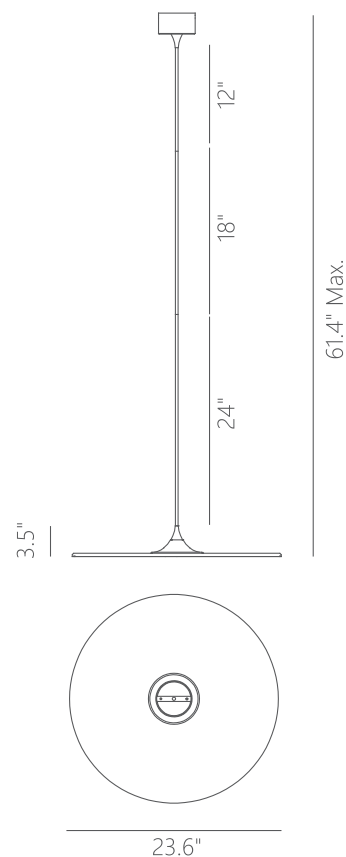

PROJECT			
DATE		TYPE	

PP120302-SDG

PP120302-DT

Add-ons to Change Height of The Light

## LEJA

**Material:**  
Aluminum

**Diffuser:**  
Polystyrene

**Finishes:**  
DT - Deep Taupe  
SDG - Satin Dark Gray

**Color Temp.:**  
3000K

**CRI (Ra):**  
≥90

**LED Rated Life:**  
≈50,000 Hours

**Dimming:**  
100% - 10%

### PP120303

**Wattage:** 48W  
**Voltage:** 100~130V  
**Total Lumens:** 4320  
**Delivered Lumens:** 1871

Dimmable with ELV or TRIAC Dimmer (Not Included)

PageOne Furnishing & Lighting Co., Ltd.

Add.: 35 Fulton Way, Unit 1, Richmond Hill, ON L4B 2N4, CANADA