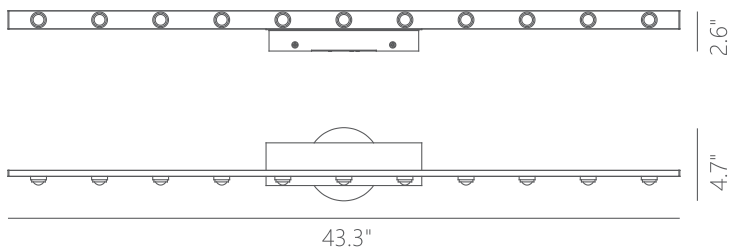

LEONARDO

Material:
Aluminum

Optical Lens:
Acrylic

Finishes:
AL - Brushed Aluminum
BC - Brushed Champagne
MH - Matte White
SDG - Satin Dark Gray

Color Temp.:
3000K

CRI (Ra):
≥90

LED Rated Life:
≈50,000 Hours

Dimming:
100% - 10%

PW030029

Wattage: 14.5W
Voltage: 100~130V
Total Lumens: 1150
Delivered Lumens: 798

Can be mounted upwards or downwards
Dimmable with ELV or TRIAC Dimmer (Not Included)

PageOne Furnishing & Lighting Co., Ltd.

Add.: 35 Fulton Way, Unit 1, Richmond Hill, ON L4B 2N4, CANADA

Tel.: +1 (905) 707-0004 Toll Free: +1-844-623-7278 Fax: +1 (905) 707-8444

E-mail: sales@pageonlighting.com

Website: www.pageonlighting.com