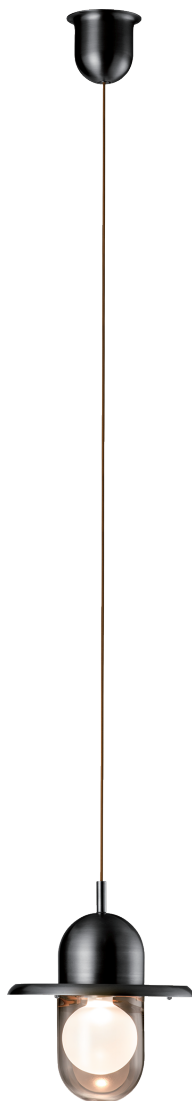

PROJECT			
DATE		TYPE	

PP121215-SDG

LIGHTHOUSE

Material: Aluminum	Color Temp.: 3000K
Lamp Shade: Glass	CRI (Ra): ≥90
Finish: SDG - Satin Dark Gray	LED Rated Life: ≈50,000 Hours
	Dimming: 100% - 10%

	PP121216
Wattage:	13W
Voltage:	100~130V
Total Lumens:	750
Delivered Lumens:	612

Dimmable with ELV or TRIAC Dimmer (Not Included)