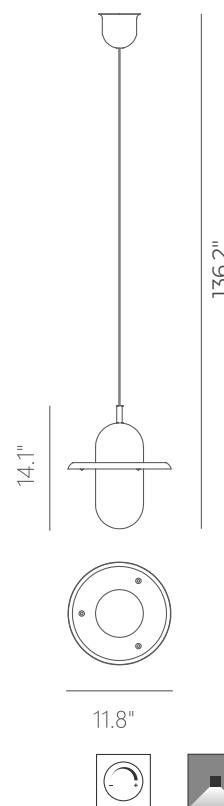

PROJECT			
DATE		TYPE	

PP121215-SDG

LIGHTHOUSE

Material: Aluminum	Color Temp.: 3000K
Lamp Shade: Glass	CRI (Ra): ≥90
Finish: SDG - Satin Dark Gray	LED Rated Life: ≈50,000 Hours
	Dimming: 100% - 10%

	PP121216
Wattage:	13W
Voltage:	100~130V
Total Lumens:	750
Delivered Lumens:	612

Dimmable with ELV or TRIAC Dimmer (Not Included)