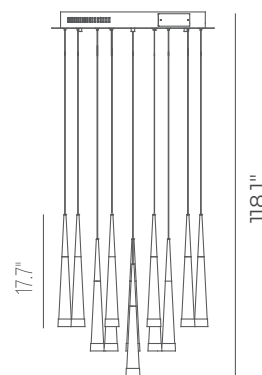

PROJECT			
DATE		TYPE	

PP120105-AL

PP120105-BG

PP120105-SDG

25.6"

METEOR

Materials:
Steel, Aluminum

Lamp Shade:
Acrylic

Finishes:
AL - Brushed Aluminum
BG - Brushed Gold
SDG - Satin Dark Gray

Color Temp.:
3000K

CRI (Ra):
≥90

LED Rated Life:
≈50,000 Hours

Dimming:
100% - 10%

PP120105
96W (16-light)

Wattage:
Voltage:
Total Lumens:
Delivered Lumens: