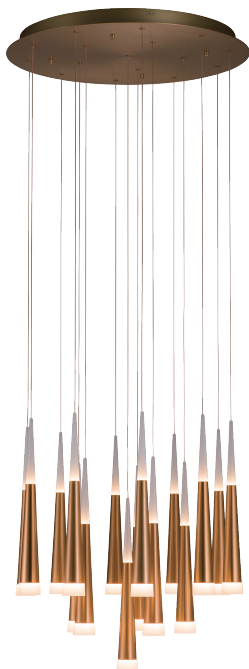

PROJECT			
DATE		TYPE	

PP120105-AL

PP120105-BG

PP120105-SDG

25.6"

METEOR

Materials:
Steel, Aluminum

Lamp Shade:
Acrylic

Finishes:
AL - Brushed Aluminum
BG - Brushed Gold
SDG - Satin Dark Gray

Color Temp.:
3000K

CRI (Ra):
≥90

LED Rated Life:
≈50,000 Hours

Dimming:
100% - 10%

PP120105
96W (16-light)

Wattage:
Voltage:
Total Lumens:
Delivered Lumens: