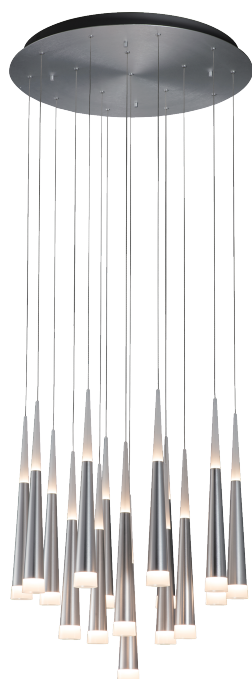

PROJECT			
DATE		TYPE	

PP120105-AL

PP120105-BG

PP120105-SDG

25.6"

METEOR

Materials:
Steel, Aluminum

Lamp Shade:
Acrylic

Finishes:
AL - Brushed Aluminum
BG - Brushed Gold
SDG - Satin Dark Gray

Color Temp.:
3000K

CRI (Ra):
≥90

LED Rated Life:
≈50,000 Hours

Dimming:
100% - 10%

PP120105
96W (16-light)

Wattage:
Voltage:
Total Lumens:
Delivered Lumens: