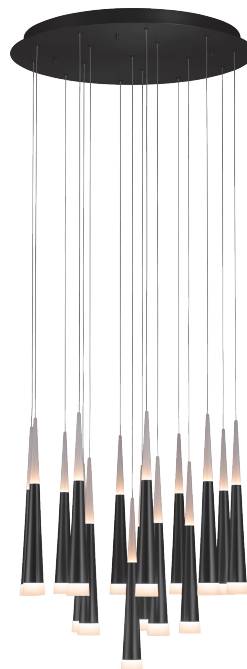

PROJECT			
DATE		TYPE	

PP120105-AL

PP120105-BG

PP120105-SDG

25.6"

METEOR

Materials:
Steel, Aluminum

Lamp Shade:
Acrylic

Finishes:
AL - Brushed Aluminum
BG - Brushed Gold
SDG - Satin Dark Gray

Color Temp.:
3000K

CRI (Ra):
≥90

LED Rated Life:
≈50,000 Hours

Dimming:
100% - 10%

PP120105
96W (16-light)

Wattage:
Voltage:
Total Lumens:
Delivered Lumens:

100~130V
8640
3750

Dimmable with ELV or TRIAC Dimmer (Not Included)

PageOne Furnishing & Lighting Co., Ltd.

Add.: 35 Fulton Way, Unit 1, Richmond Hill, ON L4B 2N4, CANADA

Tel.: +1 (905) 707-0004 Toll Free: +1-844-623-7278 Fax: +1 (905) 707-8444