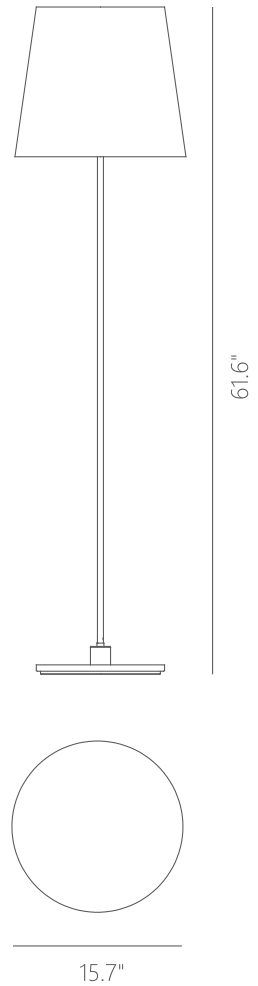

PROJECT			
DATE		TYPE	

PF150571-DT/GG

MIKA

Materials:
Aluminum, Fabric

Lamp Shade:
GG - Grayish Green

Finish:
DT - Deep Taupe

Color Temp.:
3000K

CRI (Ra):
≥90

LED Rated Life:
≈50,000 Hours

PF150571

Wattage: 13W
Voltage: 100~240V
Total Lumens: 1200
Delivered Lumens: 361