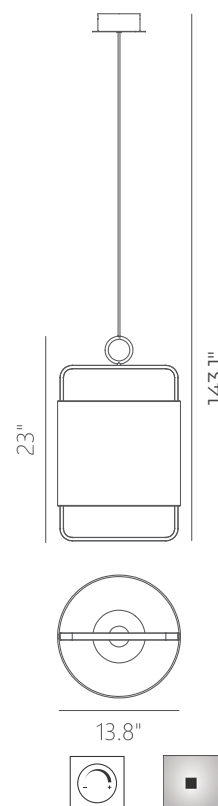

PROJECT			
DATE		TYPE	

PP020242-MB/CW

MINIMALISM

Materials:
Steel, Fabric

Lamp Shade:
CW - Cream White

Finish:
MB - Matte Black

Color Temp.:
3000K

CRI (Ra):
≥90

LED Rated Life:
≈50,000 Hours

Dimming:
100% - 10%

	PP020242
Wattage:	15W
Voltage:	100~130V
Total Lumens:	1200
Delivered Lumens:	521

Dimmable with ELV or TRIAC Dimmer (Not Included)

PageOne Furnishing & Lighting Co., Ltd.