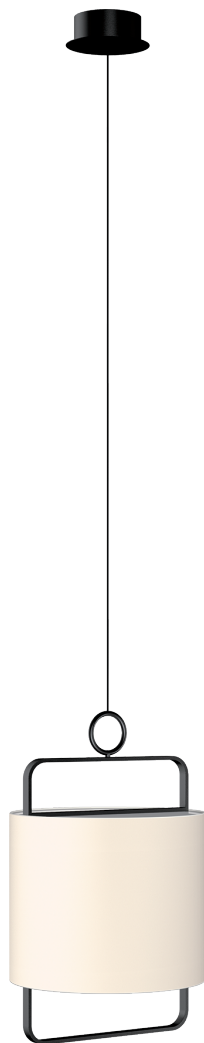

PROJECT			
DATE		TYPE	

PP020242-MB/CW

MINIMALISM

Materials:
Steel, Fabric

Lamp Shade:
CW - Cream White

Finish:
MB - Matte Black

Color Temp.:
3000K

CRI (Ra):
≥90

LED Rated Life:
≈50,000 Hours

Dimming:
100% - 10%

	PP020242
Wattage:	15W
Voltage:	100~130V
Total Lumens:	1200
Delivered Lumens:	521

Dimmable with ELV or TRIAC Dimmer (Not Included)

PageOne Furnishing & Lighting Co., Ltd.