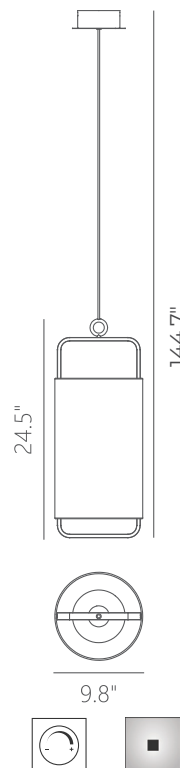

PROJECT			
DATE		TYPE	

PP020243-MB/CW

MINIMALISM

Materials:
Steel, Fabric

Color Temp.:
3000K

Lamp Shade:
CW - Cream White

CRI (Ra):
≥90

Finish:
MB - Matte Black

LED Rated Life:
≈50,000 Hours

Dimming:
100% - 10%

	PP020243
Wattage:	17W
Voltage:	100~130V
Total Lumens:	1500
Delivered Lumens:	651

Dimmable with ELV or TRIAC Dimmer (Not Included)

PageOne Furnishing & Lighting Co., Ltd.