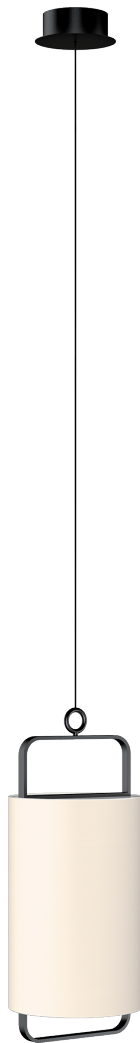

PROJECT			
DATE		TYPE	

PP020243-MB/CW

MINIMALISM

Materials:
Steel, Fabric

Color Temp.:
3000K

Lamp Shade:
CW - Cream White

CRI (Ra):
≥90

Finish:
MB - Matte Black

LED Rated Life:
≈50,000 Hours

Dimming:
100% - 10%

	PP020243
Wattage:	17W
Voltage:	100~130V
Total Lumens:	1500
Delivered Lumens:	651

Dimmable with ELV or TRIAC Dimmer (Not Included)

PageOne Furnishing & Lighting Co., Ltd.