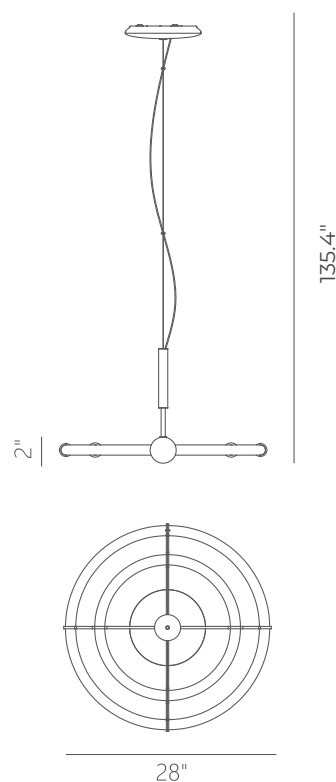

PROJECT			
DATE		TYPE	

PP020154-CM

ORBIT

Materials:
Steel, Acrylic

Illuminating Shade:
Acrylic

Finish:
CM - Chrome

Color Temp.:
3000K

CRI (Ra):
≥90

LED Rated Life:
≈50,000 Hours

Dimming:
100% - 10%

	PP020154
Wattage:	65W
Voltage:	100~130V
Total Lumens:	5250
Delivered Lumens:	2279

Dimmable with ELV or TRIAC Dimmer (Not Included)

PageOne Furnishing & Lighting Co., Ltd.