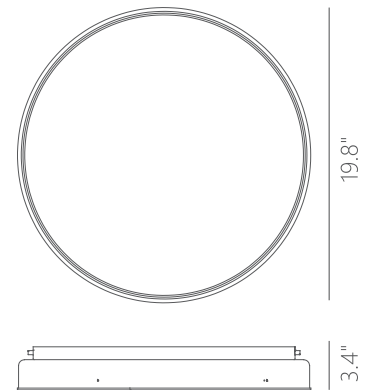

## PAN

<b>Material:</b> Aluminum	<b>Color Temp.:</b> 3000K
<b>Decorative Difusser:</b> Acrylic	<b>CRI (Ra):</b> ≥90
<b>Finishes:</b> DT - Deep Taupe MH - Matte White SDG - Satin Dark Gray	<b>LED Rated Life:</b> ≈50,000 Hours
<b>Finish Details:</b> Brushed Champagne	<b>Dimming:</b> 100% - 10%