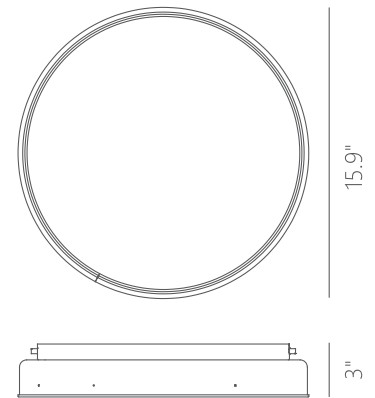

PROJECT			
DATE		TYPE	

PC111071-MH

PC111071-DT

PC111071-SDG

PAN

Material:
Aluminum

Decorative Difusser:
Acrylic

Finishes:
DT - Deep Taupe
MH - Matte White
SDG - Satin Dark Gray

Finish Details:
Brushed Champagne

Color Temp.:
3000K

CRI (Ra):
≥90

LED Rated Life:
≈50,000 Hours

Dimming:
100% - 10%

	PC111071
Wattage:	25W
Voltage:	100~130V
Total Lumens:	2520
Delivered Lumens:	1430

Dimmable with ELV or TRIAC Dimmer (Not Included)