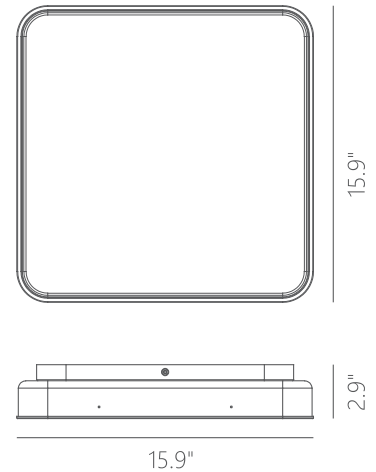

PROJECT			
DATE		TYPE	

PC111082-DT

PC111082-SDG

PC111082-MH

PAN

Material:
Aluminum

Decorative Difusser:
Acrylic

Finishes:
DT - Deep Taupe
MH - Matte White
SDG - Satin Dark Gray

Finish Details:
Brushed Champagne

Color Temp.:
3000K

CRI (Ra):
≥90

LED Rated Life:
≈50,000 Hours

Dimming:
100% - 10%

	PC111082
Wattage:	30W
Voltage:	100~130V
Total Lumens:	2730
Delivered Lumens:	1521

Dimmable with ELV or TRIAC Dimmer (Not Included)