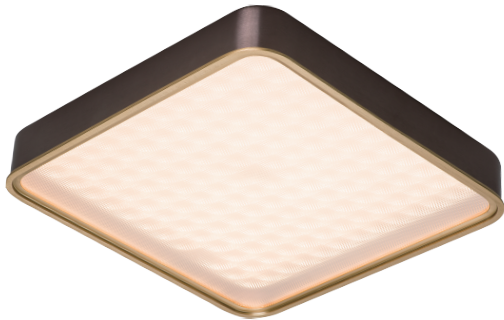

PROJECT			
DATE		TYPE	

PC111082-DT

PC111082-SDG

PC111082-MH

PAN

Material:
Aluminum

Decorative Difusser:
Acrylic

Finishes:
DT - Deep Taupe
MH - Matte White
SDG - Satin Dark Gray

Finish Details:
Brushed Champagne

Color Temp.:
3000K

CRI (Ra):
≥90

LED Rated Life:
≈50,000 Hours

Dimming:
100% - 10%

	PC111082
Wattage:	30W
Voltage:	100~130V
Total Lumens:	2730
Delivered Lumens:	1521

Dimmable with ELV or TRIAC Dimmer (Not Included)