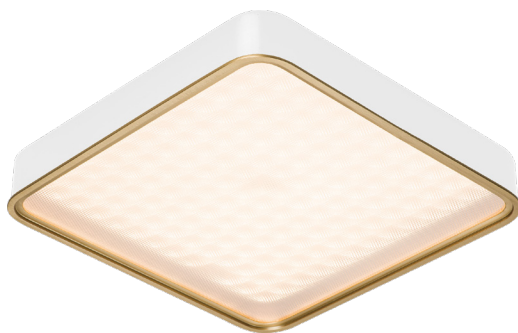

PROJECT			
DATE		TYPE	

PCI11081-DT

PCI11081-SDG

PCI11081-MH

PAN

Material:
Aluminum

Decorative Difusser:
Acrylic

Finishes:
DT - Deep Taupe
MH - Matte White
SDG - Satin Dark Gray

Finish Details:
Brushed Champagne

Color Temp.:
3000K

CRI (Ra):
≥90

LED Rated Life:
≈50,000 Hours

Dimming:
100% - 10%

	PCI 11081
Wattage:	25W
Voltage:	100~130V
Total Lumens:	2520
Delivered Lumens:	1404

Dimmable with ELV or TRIAC Dimmer (Not Included)