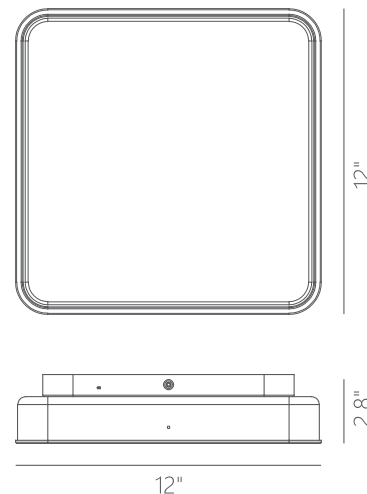

PROJECT			
DATE		TYPE	

PCI11081-DT

PCI11081-SDG

PCI11081-MH

PAN

Material:
Aluminum

Decorative Difusser:
Acrylic

Finishes:
DT - Deep Taupe
MH - Matte White
SDG - Satin Dark Gray