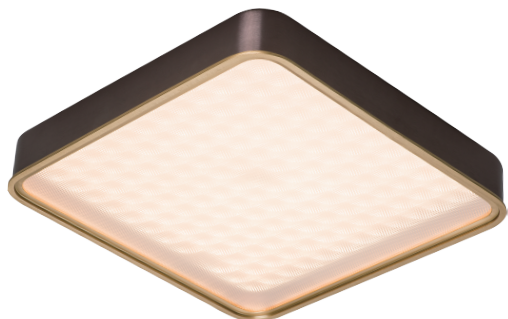

PROJECT			
DATE		TYPE	

PCI11081-DT

PCI11081-SDG

PCI11081-MH

PAN

Material:
Aluminum

Decorative Difusser:
Acrylic

Finishes:
DT - Deep Taupe
MH - Matte White
SDG - Satin Dark Gray

Finish Details:
Brushed Champagne

Color Temp.:
3000K

CRI (Ra):
≥90

LED Rated Life:
≈50,000 Hours

Dimming:
100% - 10%

	PCI 11081
Wattage:	25W
Voltage:	100~130V
Total Lumens:	2520
Delivered Lumens:	1404

Dimmable with ELV or TRIAC Dimmer (Not Included)