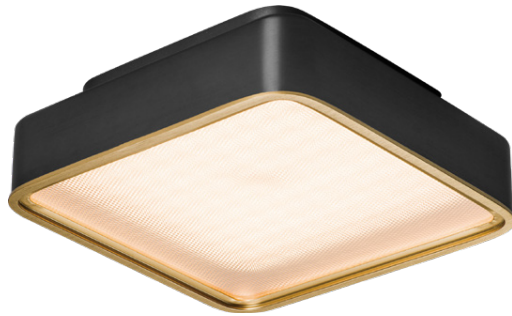

PROJECT			
DATE		TYPE	

PC111080-SDG