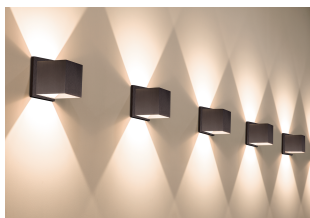

PANDORA

Materials:

Steel, Aluminum

Finishes:

AB - Antique Brass
AL - Brushed Aluminum
DT - Deep Taupe
MH - Matte White
SDG - Satin Dark Gray

Color Temp.:

3000K

CRI (Ra):

≥90

LED Rated Life:

≈50,000 Hours

Dimming:

100% - 10%

PW131010

Wattage:

11W

Voltage:

100~130V

Total Lumens:

450

Delivered Lumens:

220

Dimmable with ELV or TRIAC Dimmer (Not Included)

PageOne Furnishing & Lighting Co., Ltd.

Add.: 35 Fulton Way, Unit 1, Richmond Hill, ON L4B 2N4, CANADA

Tel.: +1 (905) 707-0004 Toll Free: +1-844-623-7278 Fax: +1 (905) 707-8444

E-mail: sales@pageonlighting.com

Website: www.pageonlighting.com

Pageonlighting

Pageone Furnishing & Lighting