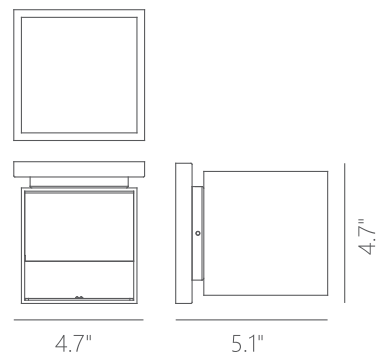

PANDORA

Materials:

Steel, Aluminum

Finishes:

AB - Antique Brass
AL - Brushed Aluminum
DT - Deep Taupe
MH - Matte White
SDG - Satin Dark Gray

Color Temp.:

3000K

CRI (Ra):

≥90

LED Rated Life:

≈50,000 Hours

Dimming:

100% - 10%

PW131010

Wattage:

11W

Voltage:

100~130V

Total Lumens:

450

Delivered Lumens:

220

Dimmable with ELV or TRIAC Dimmer (Not Included)

PageOne Furnishing & Lighting Co., Ltd.

Add.: 35 Fulton Way, Unit 1, Richmond Hill, ON L4B 2N4, CANADA

Tel.: +1 (905) 707-0004 Toll Free: +1-844-623-7278 Fax: +1 (905) 707-8444

E-mail: sales@pageonlighting.com

Website: www.pageonlighting.com

Pageonlighting

Pageone Furnishing & Lighting