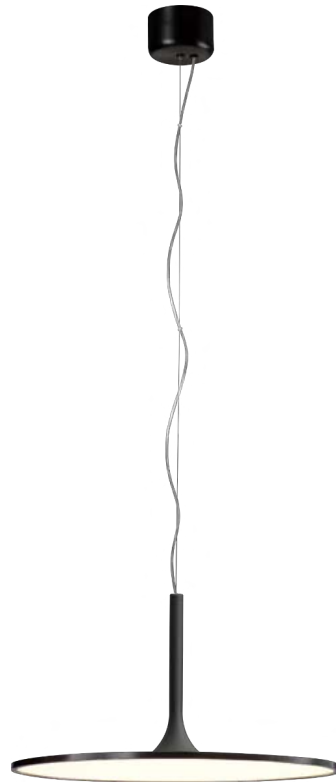

<b>PROJECT</b>			
<b>DATE</b>		<b>TYPE</b>	

PP020060-MH

PP020060-BBK/MB

PP020060-BG/MH

PP020060-BBK/MH

## PIANO

**Material:**  
Aluminum

**Diffuser:**  
Polystyrene

**Finishes:**  
BBK - Brushed Black  
BG - Brushed Gold  
MB - Matte Black  
MH - Matte White

**Color Temp.:**  
3000K

**CRI (Ra):**  
≥90

**LED Rated Life:**  
≈50,000 Hours

### PP020060

**Wattage:** 39W  
**Voltage:** 100~130V  
**Total Lumens:** 3600  
**Delivered Lumens:** 1559

Dimmable with ELV or TRIAC Dimmer (Not Included)

PageOne Furnishing & Lighting Co., Ltd.

Add.: 35 Fulton Way, Unit 1, Richmond Hill, ON L4B 2N4, CANADA