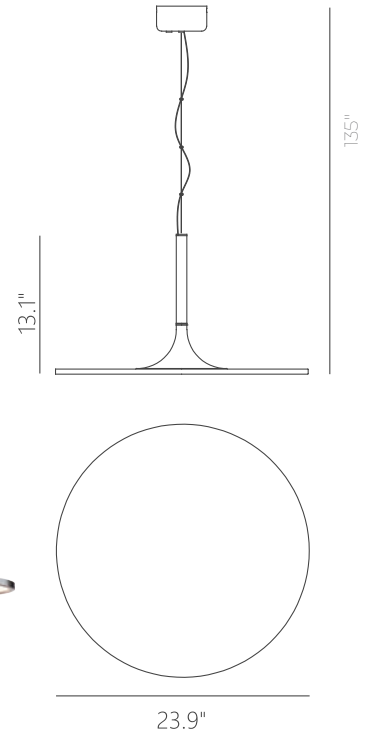

## PIANO

**Material:**  
Aluminum

**Diffuser:**  
Polystyrene

**Finishes:**  
BBK - Brushed Black  
BG - Brushed Gold  
MB - Matte Black  
MH - Matte White

**Color Temp.:**  
3000K

**CRI (Ra):**  
≥90

**LED Rated Life:**  
≈50,000 Hours

### PP020060

**Wattage:** 39W  
**Voltage:** 100~130V  
**Total Lumens:** 3600  
**Delivered Lumens:** 1559

Dimmable with ELV or TRIAC Dimmer (Not Included)

PageOne Furnishing & Lighting Co., Ltd.

Add.: 35 Fulton Way, Unit 1, Richmond Hill, ON L4B 2N4, CANADA