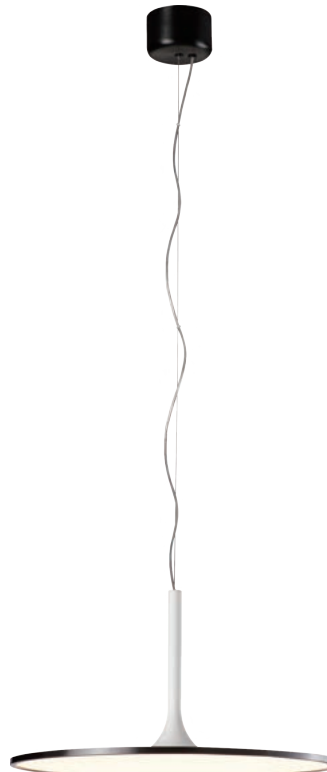

<b>PROJECT</b>			
<b>DATE</b>		<b>TYPE</b>	

PP020060-MH

PP020060-BBK/MB

PP020060-BG/MH

PP020060-BBK/MH

## PIANO

**Material:**  
Aluminum

**Diffuser:**  
Polystyrene

**Finishes:**  
BBK - Brushed Black  
BG - Brushed Gold  
MB - Matte Black  
MH - Matte White

**Color Temp.:**  
3000K

**CRI (Ra):**  
≥90

**LED Rated Life:**  
≈50,000 Hours

### PP020060

**Wattage:** 39W  
**Voltage:** 100~130V  
**Total Lumens:** 3600  
**Delivered Lumens:** 1559

Dimmable with ELV or TRIAC Dimmer (Not Included)

PageOne Furnishing & Lighting Co., Ltd.

Add.: 35 Fulton Way, Unit 1, Richmond Hill, ON L4B 2N4, CANADA