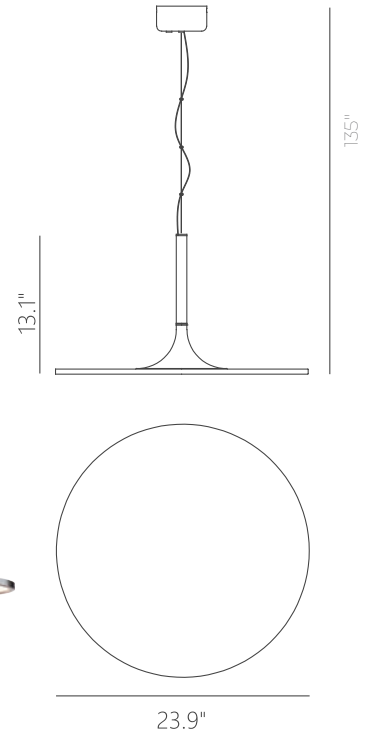

PROJECT			
DATE		TYPE	

PP020060-MH

PP020060-BBK/MB

PP020060-BG/MH

PP020060-BBK/MH

PIANO

Material:
Aluminum

Diffuser:
Polystyrene

Finishes:
BBK - Brushed Black
BG - Brushed Gold
MB - Matte Black
MH - Matte White

Color Temp.:
3000K

CRI (Ra):
≥90

LED Rated Life:
≈50,000 Hours

Dimming:
100% - 10%

PP020060

Wattage: 39W
Voltage: 100~130V
Total Lumens: 3600
Delivered Lumens: 1559