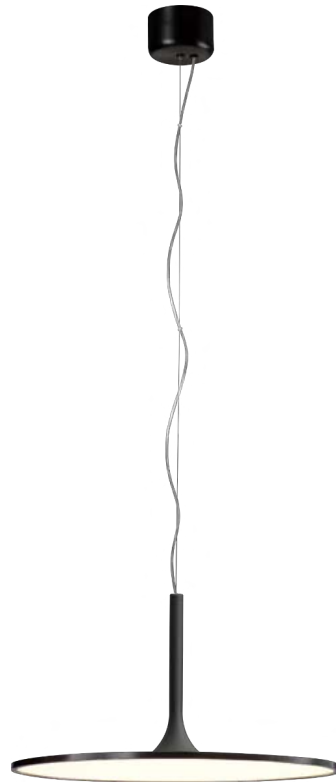

PROJECT			
DATE		TYPE	

PP020060-MH

PP020060-BBK/MB

PP020060-BG/MH

PP020060-BBK/MH

PIANO

Material:
Aluminum

Diffuser:
Polystyrene

Finishes:
BBK - Brushed Black
BG - Brushed Gold
MB - Matte Black
MH - Matte White

Color Temp.:
3000K

CRI (Ra):
≥90

LED Rated Life:
≈50,000 Hours

Dimming:
100% - 10%

PP020060

Wattage: 39W
Voltage: 100~130V
Total Lumens: 3600
Delivered Lumens: 1559