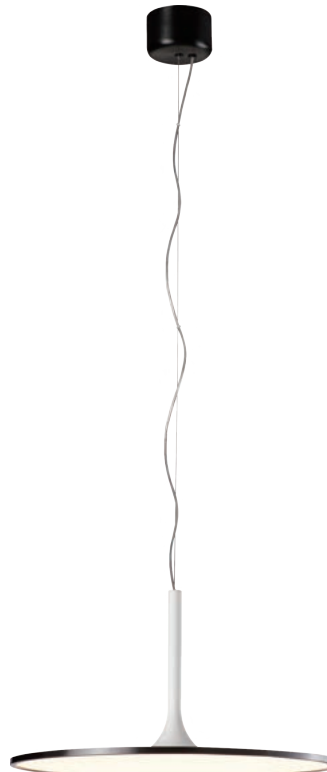

PROJECT			
DATE		TYPE	

PP020060-MH

PP020060-BBK/MB

PP020060-BG/MH

PP020060-BBK/MH

PIANO

Material:
Aluminum

Diffuser:
Polystyrene

Finishes:
BBK - Brushed Black
BG - Brushed Gold
MB - Matte Black
MH - Matte White

Color Temp.:
3000K

CRI (Ra):
≥90

LED Rated Life:
≈50,000 Hours

Dimming:
100% - 10%

PP020060

Wattage: 39W
Voltage: 100~130V
Total Lumens: 3600
Delivered Lumens: 1559