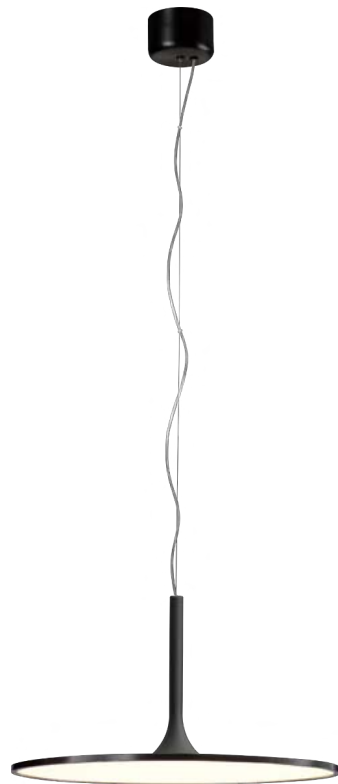

<b>PROJECT</b>			
<b>DATE</b>		<b>TYPE</b>	

PP020060-MH

PP020060-BBK/MB

PP020060-BG/MH

PP020060-BBK/MH

## PIANO

**Material:**  
Aluminum

**Diffuser:**  
Polystyrene

**Finishes:**  
BBK - Brushed Black  
BG - Brushed Gold  
MB - Matte Black  
MH - Matte White

**Color Temp.:**  
3000K

**CRI (Ra):**  
≥90

**LED Rated Life:**  
≈50,000 Hours

### PP020060

**Wattage:** 39W  
**Voltage:** 100~130V  
**Total Lumens:** 3600  
**Delivered Lumens:** 1559

Dimmable with ELV or TRIAC Dimmer (Not Included)

PageOne Furnishing & Lighting Co., Ltd.

Add.: 35 Fulton Way, Unit 1, Richmond Hill, ON L4B 2N4, CANADA