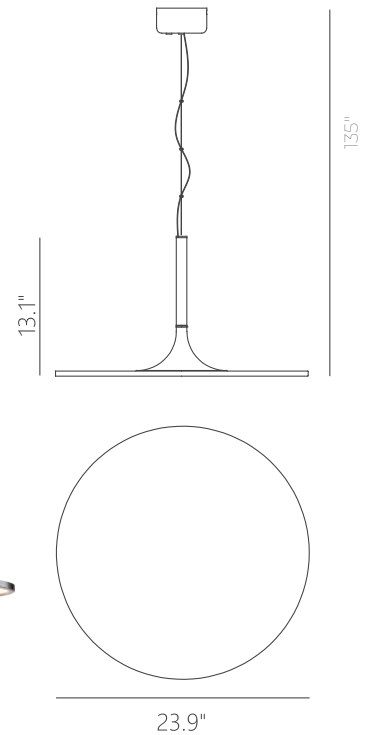

## PIANO

**Material:**  
Aluminum

**Diffuser:**  
Polystyrene

**Finishes:**  
BBK - Brushed Black  
BG - Brushed Gold  
MB - Matte Black  
MH - Matte White

**Color Temp.:**  
3000K

**CRI (Ra):**  
≥90

**LED Rated Life:**  
≈50,000 Hours

### PP020060

**Wattage:** 39W  
**Voltage:** 100~130V  
**Total Lumens:** 3600  
**Delivered Lumens:** 1559

Dimmable with ELV or TRIAC Dimmer (Not Included)

PageOne Furnishing & Lighting Co., Ltd.

Add.: 35 Fulton Way, Unit 1, Richmond Hill, ON L4B 2N4, CANADA