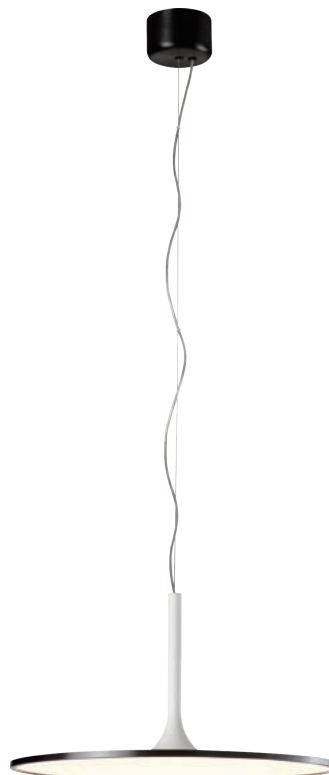

<b>PROJECT</b>			
<b>DATE</b>		<b>TYPE</b>	

PP020060-MH

PP020060-BBK/MB

PP020060-BG/MH

PP020060-BBK/MH

## PIANO

**Material:**  
Aluminum

**Diffuser:**  
Polystyrene

**Finishes:**  
BBK - Brushed Black  
BG - Brushed Gold  
MB - Matte Black  
MH - Matte White

**Color Temp.:**  
3000K

**CRI (Ra):**  
≥90

**LED Rated Life:**  
≈50,000 Hours

### PP020060

**Wattage:** 39W  
**Voltage:** 100~130V  
**Total Lumens:** 3600  
**Delivered Lumens:** 1559

Dimmable with ELV or TRIAC Dimmer (Not Included)

PageOne Furnishing & Lighting Co., Ltd.

Add.: 35 Fulton Way, Unit 1, Richmond Hill, ON L4B 2N4, CANADA