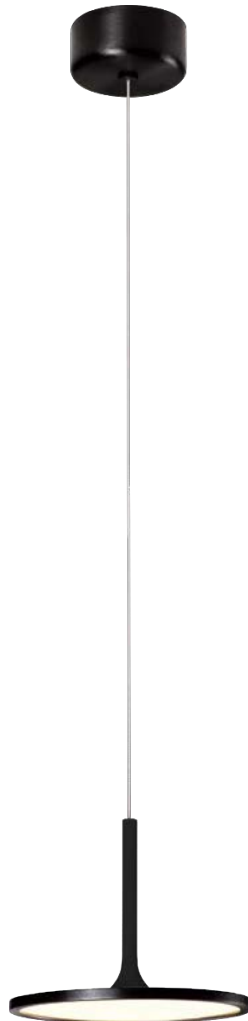

PROJECT			
DATE		TYPE	

PP020058-MH

PP020058-BBK/MB

PP020058-BG/MH

PP020058-BBK/MH

PIANO

Material:
Aluminum

Diffuser:
Polystyrene

Finishes:
BBK - Brushed Black
BG - Brushed Gold
MB - Matte Black
MH - Matte White

Color Temp.:
3000K

CRI (Ra):
≥90

LED Rated Life:
≈50,000 Hours

Dimming:
100% - 10%

PP020058

Wattage: 15W
Voltage: 100~130V
Total Lumens: 1470
Delivered Lumens: 637