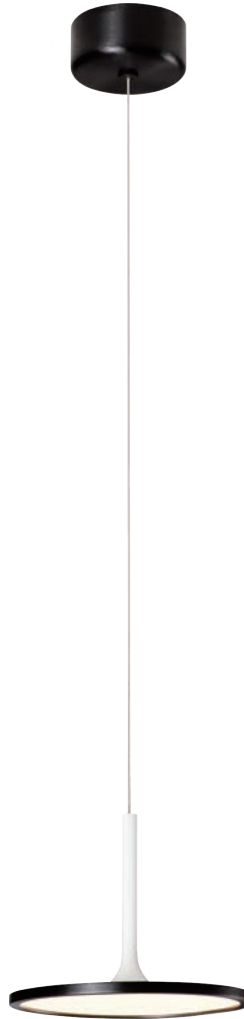

PROJECT			
DATE		TYPE	

PP020058-MH

PP020058-BBK/MB

PP020058-BG/MH

PP020058-BBK/MH

PIANO

Material:
Aluminum

Diffuser:
Polystyrene

Finishes:
BBK - Brushed Black
BG - Brushed Gold
MB - Matte Black
MH - Matte White

Color Temp.:
3000K

CRI (Ra):
≥90

LED Rated Life:
≈50,000 Hours

Dimming:
100% - 10%

PP020058

Wattage: 15W
Voltage: 100~130V
Total Lumens: 1470
Delivered Lumens: 637