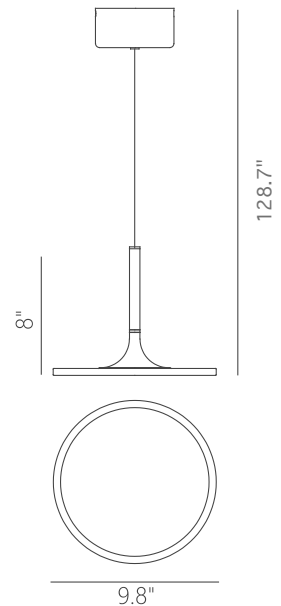

PROJECT			
DATE		TYPE	

PP020058-MH

PP020058-BBK/MB

PP020058-BG/MH

PP020058-BBK/MH

PIANO

Material:
Aluminum

Diffuser:
Polystyrene

Finishes:
BBK - Brushed Black
BG - Brushed Gold
MB - Matte Black
MH - Matte White

Color Temp.:
3000K

CRI (Ra):
≥90

LED Rated Life:
≈50,000 Hours

Dimming:
100% - 10%

PP020058

Wattage: 15W
Voltage: 100~130V
Total Lumens: 1470
Delivered Lumens: 637